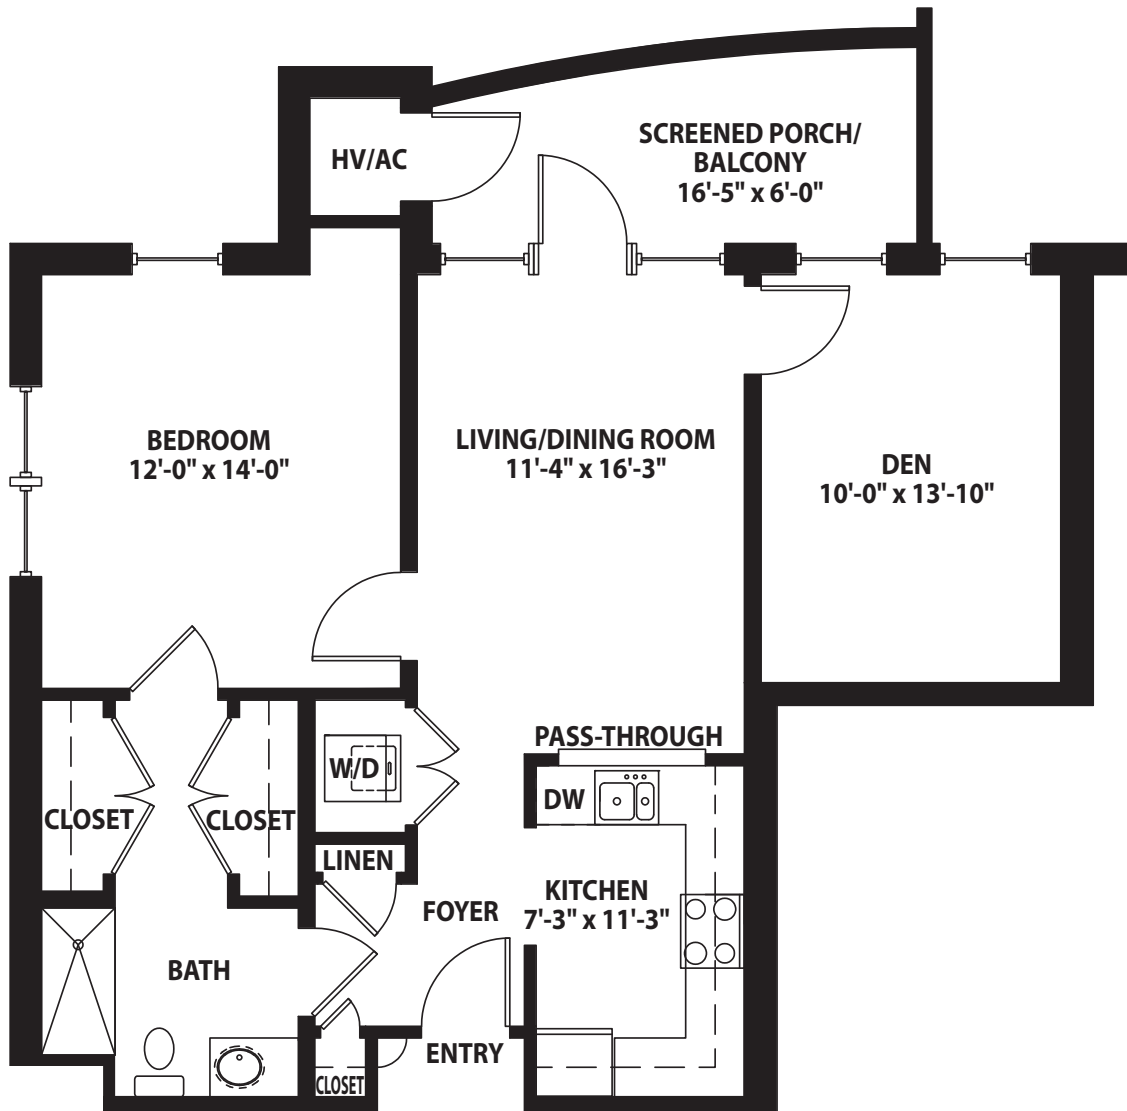

The Dogwood 868 sq. ft.

5/32" scale. Actual dimensions may vary slightly.
Total square feet includes screened porch/balcony.