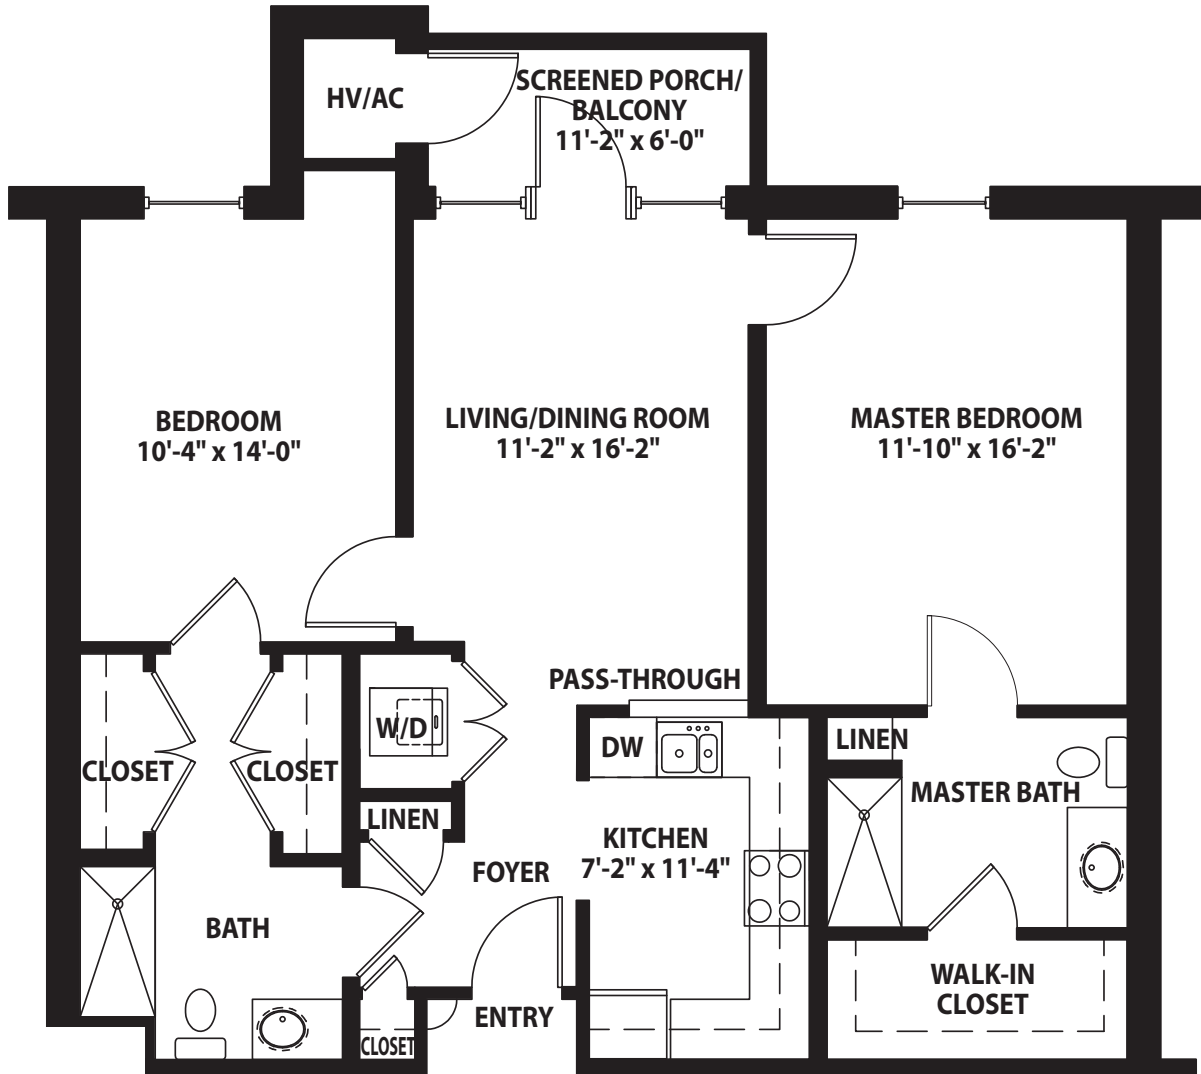

The Hickory 1,020 sq. ft.

5/32" scale. Actual dimensions may vary slightly.
Total square feet includes screened porch/balcony.