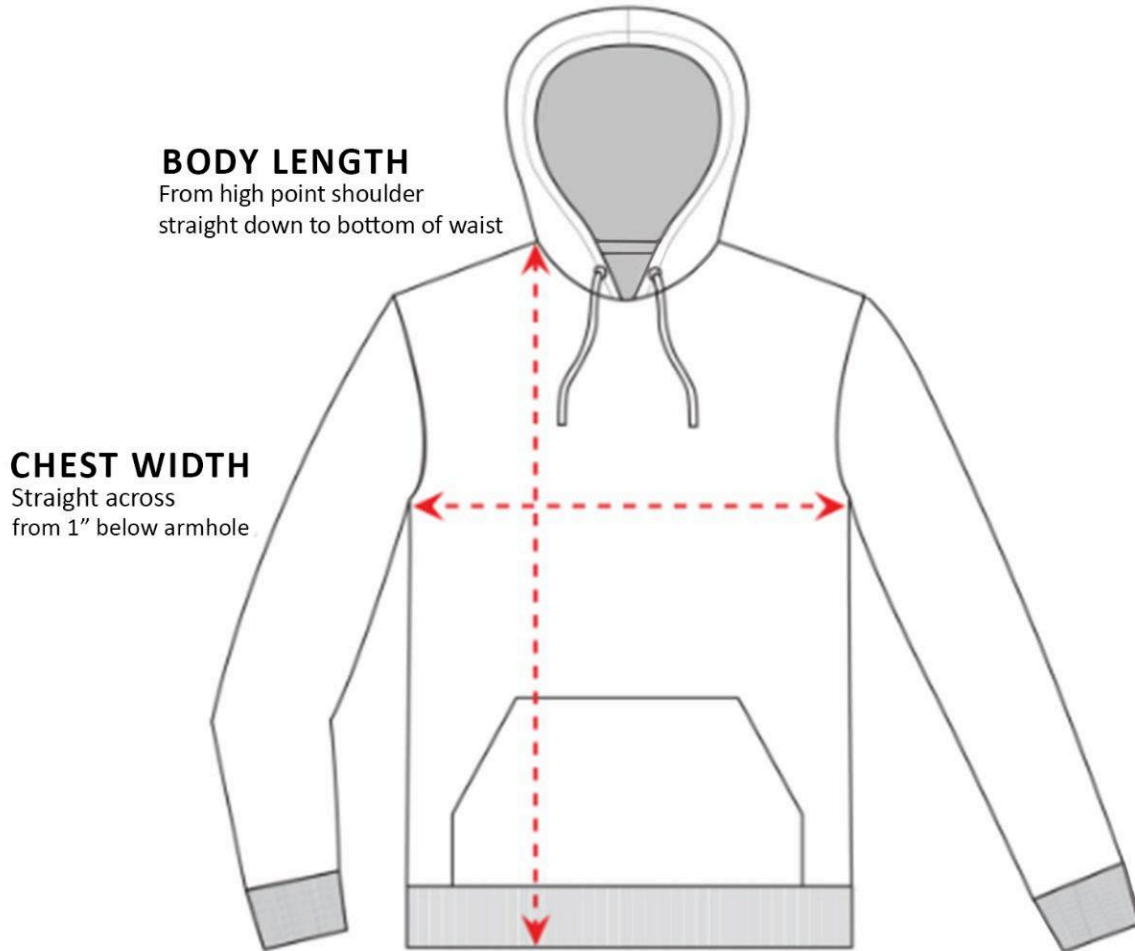

Sizing Charts

How to read the sizing charts:

	S	M	L	XL	2XL	3XL
Body Length	28"	29"	30"	31"	32"	32 ¾"
Chest Width	23 ½"	24 ¾"	26"	27 ¼"	28 ¼"	29 ½"

Product measurements may vary by up to 2" (5 cm).