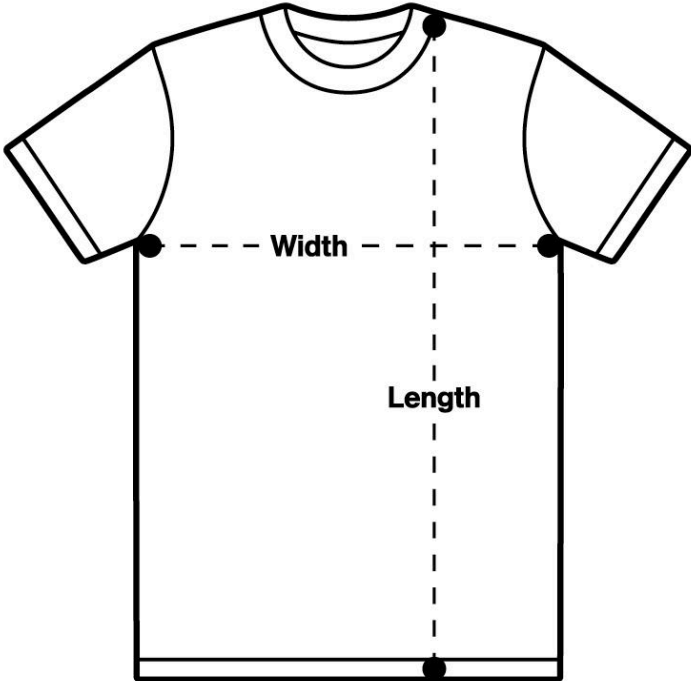

Classic Tee

MEASUREMENT	SML	MED	LRG	XLG	2XL	3XL	4XL	5XL
Body Width (inches)	18-1/2	20-1/2	22-1/4	24	25-1/4	26-3/4	29-1/4	31
Body Length (inches)	27-1/2	29	30-1/4	32	33-3/4	34-1/4	34-3/4	35

Please note measurements can vary within 1 inch, this is within our tolerance.