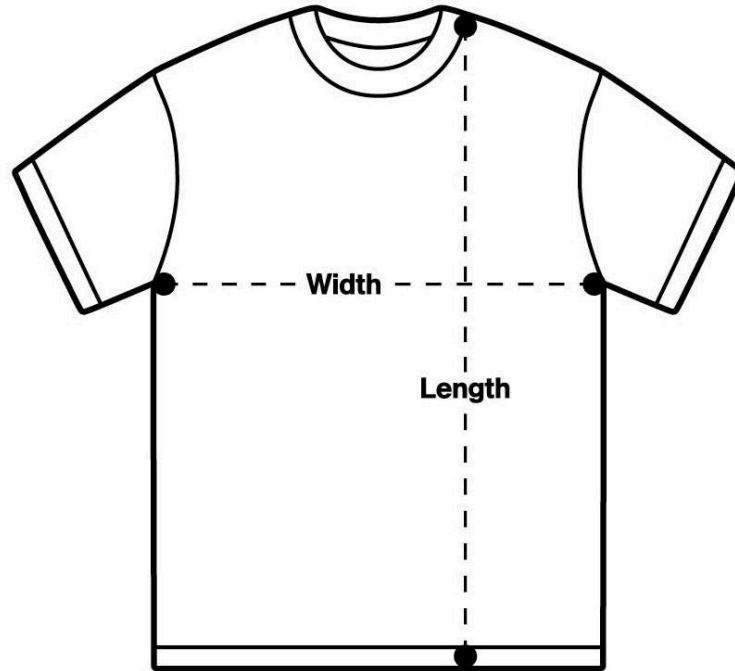

Sizing Charts

How to read the sizing chart:

Product measurements may vary by up to 2" (5 cm).