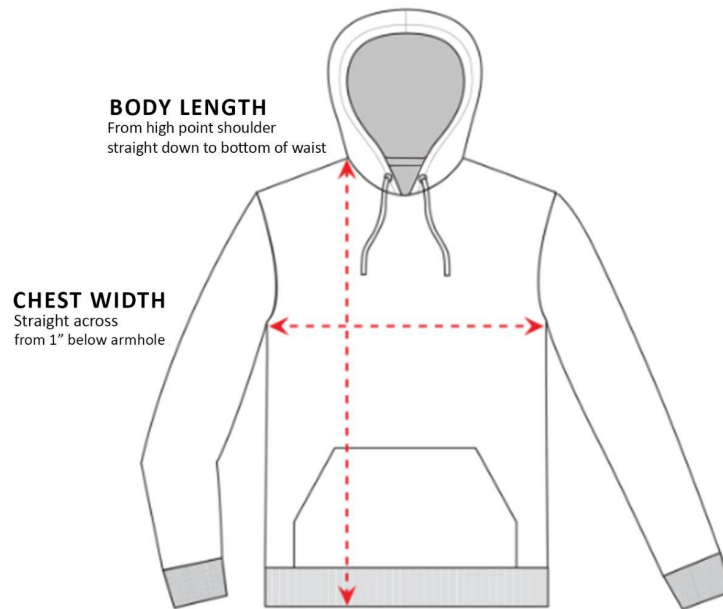

Sizing Charts

How to read the sizing charts:

Crewneck Sizing

	S	M	L	XL	2XL	3XL	4XL	5XL
Body Length	27"	28"	29"	30"	31"	32"	33"	34"
Body Width	20"	22"	24"	26"	28"	30"	32"	34"

Product measurements may vary by up to 2" (5 cm).