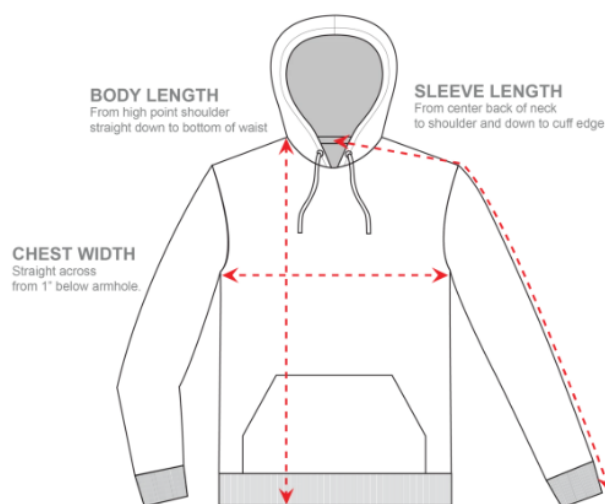

Sizing Charts

How to read the sizing charts:

Adult Hoodie Sizing

	S	M	L	XL	2XL	3XL
Body Length	27"	28"	29"	30"	31"	32"
Chest Width (Laid Flat)	20"	21"	23"	25"	26.5"	28"

	S	M	L	XL	2XL	3XL
Body Length	68.6cm	71.1cm	73.7cm	76.2cm	78.7cm	81.3cm
Chest Width (Laid Flat)	50.8cm	53.3cm	58.4cm	63.5cm	66cm	71.1cm

Product measurements may vary by up to 2" (5 cm).