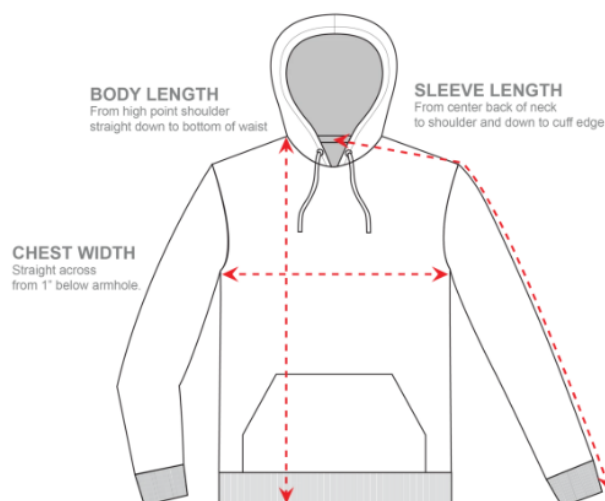

# Beluga Sizing Charts

**How to read the sizing charts:**

## **T-Shirt Sizing**

	<b>XS</b>	<b>S</b>	<b>M</b>	<b>L</b>	<b>XL</b>	<b>2XL</b>	<b>3XL</b>	<b>4XL</b>	<b>5XL</b>
Body Length	27"	28"	29"	30"	31"	32"	33"	34"	35"
Body Width	16.5"	18"	20"	22"	24"	26"	28"	30"	32"

## **Hoodie Sizing**

	<b>S</b>	<b>M</b>	<b>L</b>	<b>XL</b>	<b>2XL</b>	<b>3XL</b>
Body Length	27"	28"	29"	30"	31"	32"
Body Width	20"	21"	23"	25"	26.5"	28"

Product measurements may vary by up to 2" (5 cm).