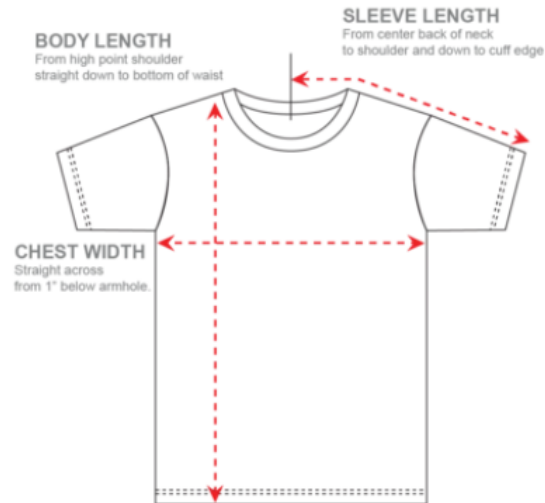

Sizing Charts

How to read the sizing charts:

T-Shirt Sizing

	XS	S	M	L	XL	2XL	3XL	4XL	5XL
Length	27"	28"	29"	30"	31"	32"	33"	34"	35"
Width	16.5"	18"	20"	22"	24"	26"	28"	30"	32"

	XS	S	M	L	XL	2XL	3XL	4XL	5XL
Length	68.6cm	71.1cm	73.7cm	76.2cm	78.7cm	81.3cm	83.8cm	86.4cm	89cm
Width	42cm	45.7cm	50.8cm	55.9cm	61cm	66cm	71.1cm	76.2cm	81.3cm

Product measurements may vary by up to 2"

How to read the sizing charts:

Hoodie Sizing

	S	M	L	XL	2XL	3XL
Length	27"	28"	29"	30"	31"	32"
Width	20"	21"	23"	25"	26.5"	28"

	S	M	L	XL	2XL	3XL
Length	68.6cm	71.1cm	73.7cm	76.2cm	78.7cm	81.3cm
Width	50.8cm	53.3cm	58.4cm	63.5cm	66cm	71.1cm