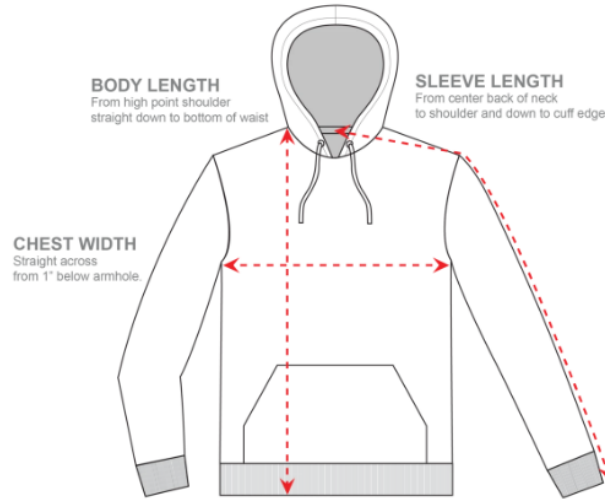

Sizing Charts

How to read the sizing charts:

T-Shirt Sizing

	XS	S	M	L	XL	2XL	3XL	4XL	5XL
Length	27"	28"	29"	30"	31"	32"	33"	34"	35"
Width	16.5"	18"	20"	22"	24"	26"	28"	30"	32"

	XS	S	M	L	XL	2XL	3XL	4XL	5XL
Length	68.6cm	71.1cm	73.7cm	76.2cm	78.7cm	81.3cm	83.8cm	86.4cm	89cm
Width	42cm	45.7cm	50.8cm	55.9cm	61cm	66cm	71.1cm	76.2cm	81.3cm

Product measurements may vary by up to 2"

How to read the sizing charts:

Hoodie Sizing

	S	M	L	XL	2XL	3XL
Length	27"	28"	29"	30"	31"	32"
Width	20"	21"	23"	25"	26.5"	28"

	S	M	L	XL	2XL	3XL
Length	68.6cm	71.1cm	73.7cm	76.2cm	78.7cm	81.3cm
Width	50.8cm	53.3cm	58.4cm	63.5cm	66cm	71.1cm