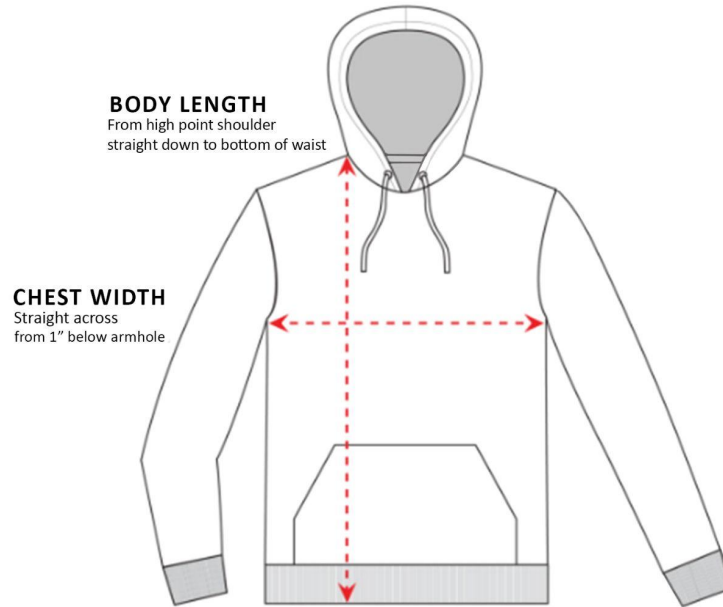

Sizing Charts

How to read the sizing charts:

T-shirt Sizing

	XS	S	M	L	XL	2XL	3XL	4XL	5XL
Body Length	27"	28"	29"	30"	31"	32"	33"	34"	35"
Body Width	16.5"	18"	20"	22"	24"	26"	28"	30"	32"

	XS	S	M	L	XL	2XL	3XL	4XL	5XL
Body Length	68.6cm	71.1cm	73.7cm	76.2cm	78.7cm	81.3cm	83.8cm	86.4cm	89cm
Body Width	42cm	45.7cm	50.8cm	55.9cm	61cm	66cm	71.1cm	76.2cm	81.3cm

Hoodie Sizing

	S	M	L	XL	2XL	3XL
Body Length	27"	28"	29"	30"	31"	32"
Body Width	20"	21"	23"	25"	26.5"	28"

	S	M	L	XL	2XL	3XL
Body Length	68.6cm	71.1cm	73.7cm	76.2cm	78.7cm	81.3cm
Body Width	50.8cm	53.3cm	58.4cm	63.5cm	66cm	71.1cm

Product measurements may vary by up to 2" (5 cm).