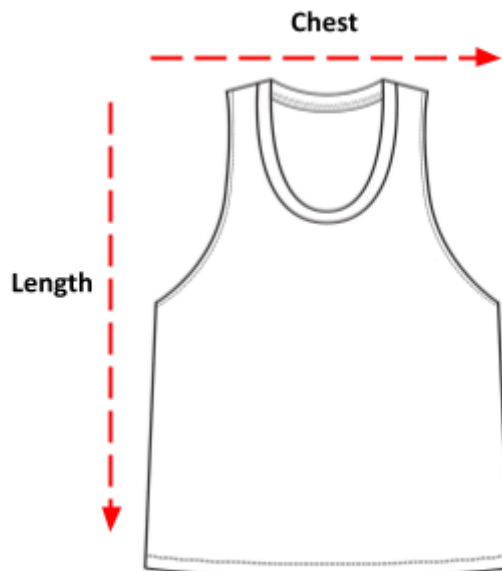

# Sizing Charts

How to read the sizing charts:

## Tank Top Sizing (in inches)

	S	M	L	XL	2XL
Body Length	19.50"	20"	22"	24"	26"
Chest Width	16.25"	17.75"	19.50"	21.50"	23.50"

## Tank Top Sizing (in cm)

	S	M	L	XL	2XL
Body Length	49.5	50.8	55.8	60.9	66
Chest Width	41.2	45	49.5	54.6	59.6

Product measurements may vary by up to 2" (5 cm).