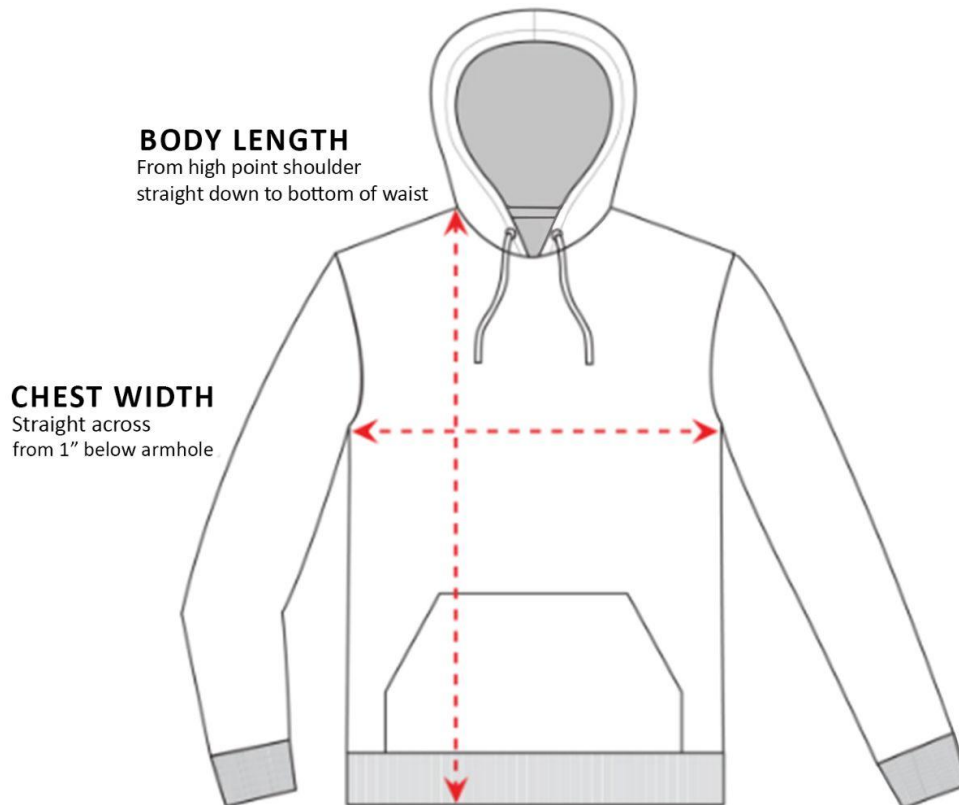

Sizing Charts

How to read the sizing charts:

Hoodie Sizing (in inches)

	XS	S	M	L	XL	2XL	3XL	4XL	5XL
Body Length	27"	28"	29"	30"	31"	32"	33"	34"	34.5"
Chest Width	19"	20"	22"	24"	26"	27"	28"	29.5"	31"
Sleeve Length	33.5"	34.5"	35.5"	36.5"	37.5"	38.5"	39.5"	40"	40.5"

Hoodie Sizing (in cm)

	XS	S	M	L	XL	2XL	3XL	4XL	5XL
Body Length	68,58	71,12	73,66	76,2	78,74	81,28	83,82	86,36	87,63
Chest Width	48,26	50,8	55,88	60,96	66,04	68,58	71,12	74,93	78,74
Sleeve Length	85,09	87,63	90,17	92,71	95,25	97,79	100,33	101,6	102,87