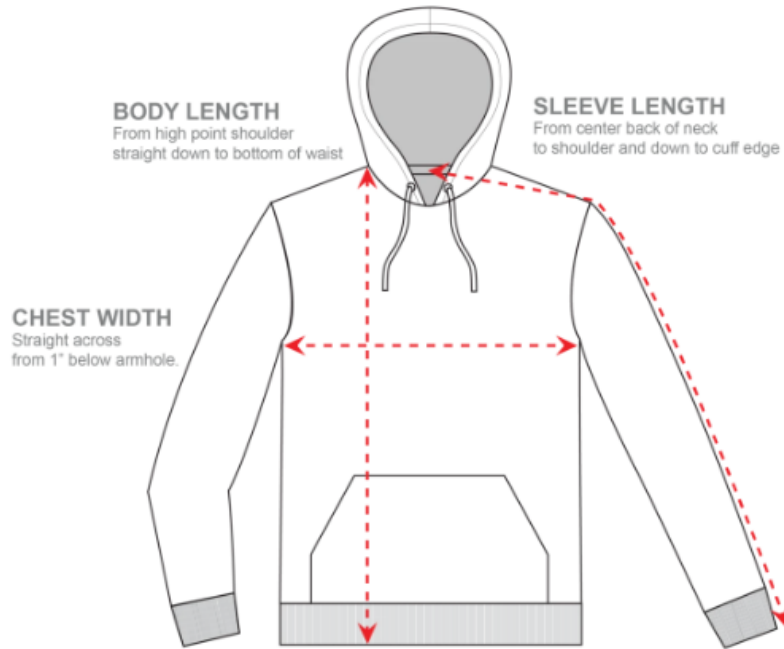

Sizing Charts

How to read the sizing charts:

Hoodie Sizing

	XS	S	M	L	XL	2XL	3XL	4XL	5XL
Body Length	27"	28"	29"	30"	31"	32"	33"	34"	34.5"
Body Width	19"	20"	22"	24"	26"	27"	28"	29.5"	31"