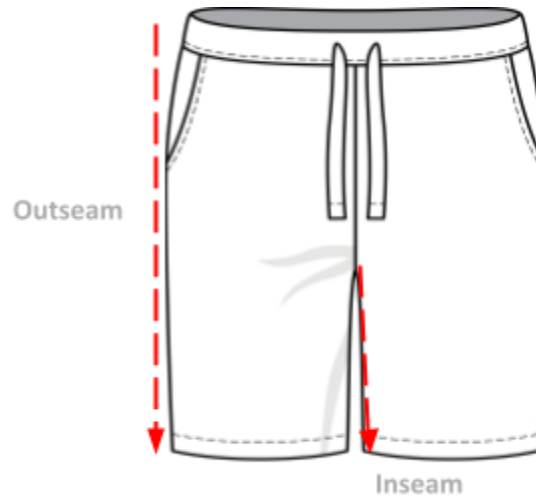

# Sizing Charts

How to read the sizing charts:

## Sweatpants Sizing

	XS	S	M	L	XL	2XL
Inseam	28"	29.5"	30"	30"	30.5"	30.5"
Outseam	38"	40"	41"	41.5"	42.5"	43"
Waist	26-28"	28-31"	31-33"	33-35"	35-38"	38-42"

	XS	S	M	L	XL	2XL
Inseam (cm)	71.1	74.9	76.2	76.2	77.5	77.5
Outseam (cm)	96.5	101.6	104.1	105.4	107.9	109.2
Waist (cm)	66-71	71-78	78-84	84-89	89-96	96-107