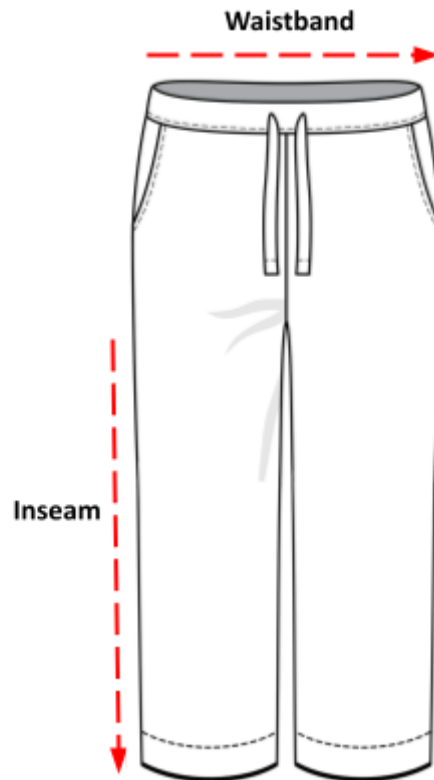

Sweatpants Sizing Charts

How to read the sizing charts:

Sizing

	S	M	L	XL	2XL
Inseam Length	29.5"	30"	30"	30.5"	30.5"
Length	26-28"	28-31"	31-33"	33-35"	35-38"