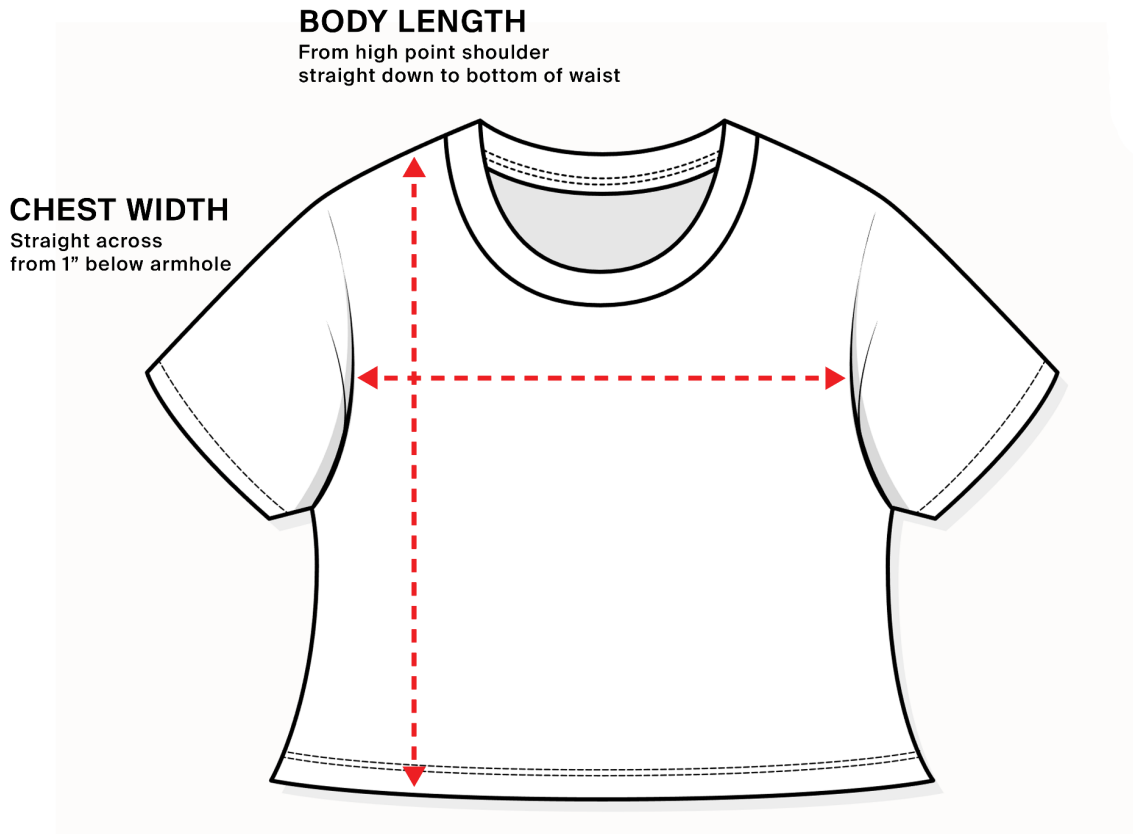

# Sizing Charts

How to read the sizing charts:

## Crop Top Sizing

	S	M	L	XL
Body Length	16"	16.5"	17"	17.5"
Chest Width	15.5"	16.5"	17.5"	18.5"