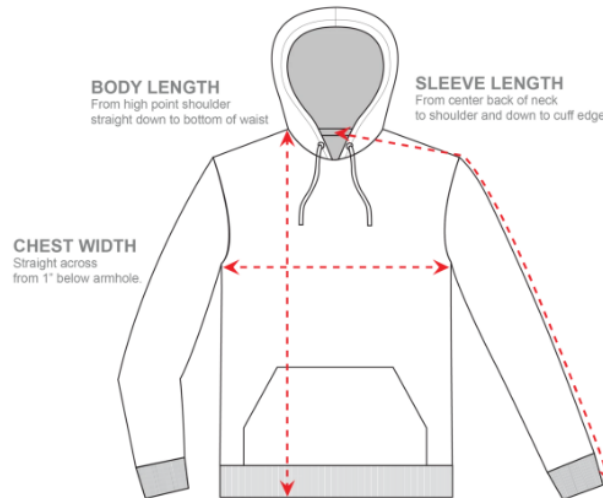

Sizing Charts

How to read the sizing charts:

Zip Hoodie Sizing

	S	M	L	XL	2XL	3XL
Body Length	28"	29"	30"	31"	32"	33"
Chest Width	20"	22"	24"	26"	28"	30"
Sleeve Length	35.5"	36.5"	37.5"	38.5"	39.5"	40.5"

Product measurements may vary by up to 2" (5 cm).