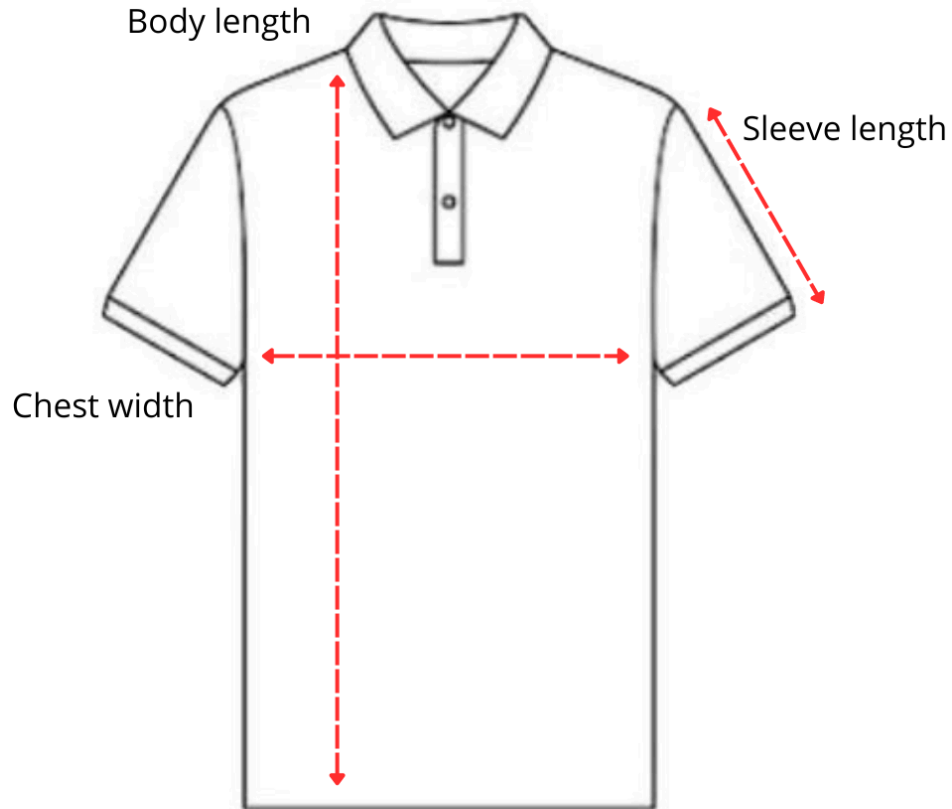

# Sizing Chart

## How to read the sizing charts

## Polo Shirt Sizing

	XS	S	M	L	XL	2XL	3XL	4XL
Body length	26"	26 ½"	27"	27 ½"	28"	28 ½"	29"	29 ½"
Chest width	18 ½"	19 ½"	20 ½"	22"	23 ½"	25"	27"	29"
Sleeve length	15 ¼"	15 ¾"	16 ¼"	16 ⅞"	17 ½"	18 ⅛"	18 ¾"	19 ⅜"

Product measurements may vary by up to 2" (5 cm).