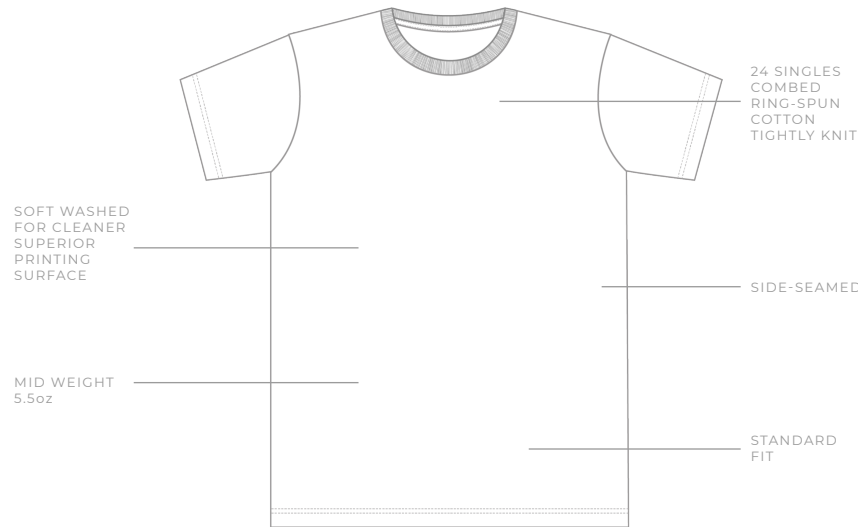

STYLE: **MC1082**

CATEGORY: **MENS**

NAME: **PREMIUM SHORT SLEEVE T-SHIRT**

AVAILABLE COLORWAYS

-  Black
-  Vintage Black
-  Bl. Graphite Htr.
-  Charcoal Htr.
-  Cool Grey
-  Athletic Htr.
-  Oatmeal Htr.
-  Sand
-  Vintage White
-  White
-  Blk Cherry Htr.
-  Maroon
-  Spice Htr.
-  Red
-  Military Green
-  Artichoke
-  Forest Green
-  Vintage Gold
-  Lt. Chartreuse
-  Mint
-  Pacific Blue
-  Slate Heather
-  Team Royal
-  Shale Blue Htr.
-  Harbor Blue
-  Navy
-  Dusty Rose
-  Cacao Shell

FABRIC

- 24 singles
- 5.5 oz
- 100% combed ring-spun cotton
- Heathers 60/40 cotton/polyester
- Athletic Heather 85/15 cotton/viscose
- Oatmeal Heather 99/1 cotton/polyester
- Black Graphite Heather 80/20 cotton/polyester

Detail	XS	S	M	L	XL	2XL	3XL	4XL	5XL	6XL
Chest Width	16	18	20	22	24	26	28			
Body Length	27	28	29	30	31	32	33			