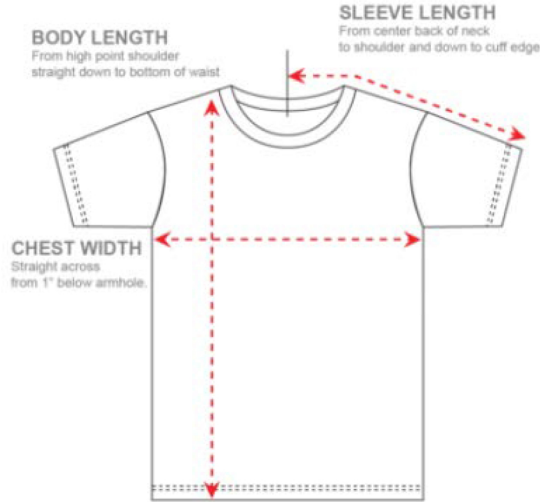

SIZING CHARTS

Men's T-Shirt Sizing

	S	M	L	XL	2XL	3XL	4XL
Body Length	28"	29"	30"	31"	32"	33"	34"
Chest Width (Laid Flat)	18.5"	20"	21.5"	23"	25"	27"	29"
Sleeve Length	7.5"	8"	8.5"	9"	9.5"	10"	10.5"

	S	M	L	XL	2XL	3XL	4XL
Body Length	71.1cm	73.6cm	76.2cm	78.7cm	81.2cm	83.8cm	86.36cm
Chest Width (Laid Flat)	47cm	50.8cm	54.61cm	58.4cm	63.5cm	68.6cm	73.66cm
Sleeve Length	19cm	20.3cm	21.6cm	22.9cm	24.1cm	25.4cm	26.67cm

*Product measurements may vary by up to 2" (5 cm).

Women's T-Shirt Sizing

	XS	S	M	L	XL	2XL
Body Length	25.5"	26.1"	26.75"	27.4"	28"	28.75"
Chest Width (Laid Flat)	15"	16"	17"	18"	19.5"	21"
Sleeve Length	6.4"	6.6"	6.9"	7.1"	7.4"	7.6"

	XS	S	M	L	XL	2XL
Body Length	64.8cm	66.3cm	68cm	69.6cm	71.1cm	73cm
Chest Width (Laid Flat)	38.1cm	40.6cm	43.2cm	45.7cm	49.5cm	53.4cm
Sleeve Length	16.2cm	16.8cm	17.5cm	18cm	18.8cm	19.3cm

*Product measurements may vary by up to 2" (5 cm).