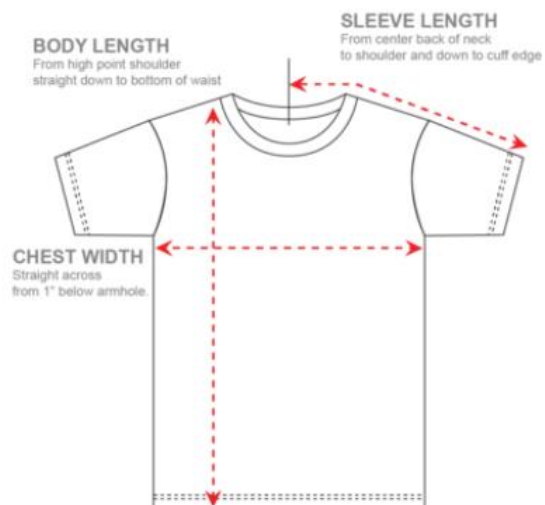

SIZING CHARTS

T-Shirt Sizing

	XS	S	M	L	XL
Body Length	26.5"	27.5"	28.5"	29.5"	30.5"
Body Width	16.75"	18.25"	19.75"	21.25"	22.75"