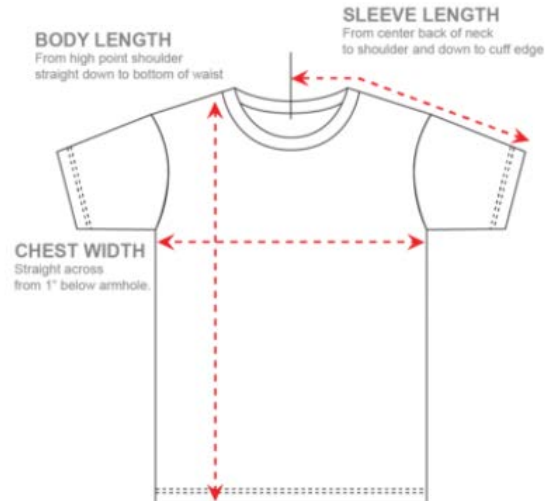

SIZING CHARTS

T-Shirt Sizing

	XS	S	M	L	XL	2XL	3XL
Body Length	27"	28"	29"	30"	31"	32"	33"
Chest Width (Laid Flat)	16.5"	18"	20"	22"	24"	26"	28"

	XS	S	M	L	XL	2XL	3XL
Body Length	68.5cm	71.1cm	73.6cm	76.2cm	78.7cm	81.3cm	83.8cm
Chest Width (Laid Flat)	41.9cm	45.7cm	50.8cm	55.8cm	60.9cm	66cm	71.1cm