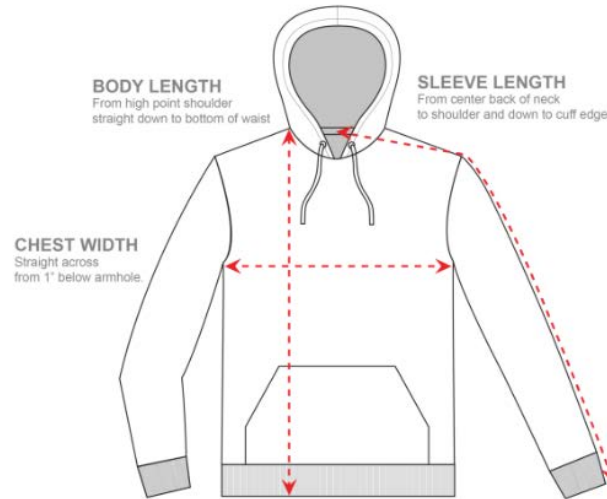

# SIZING CHARTS

## Hoodie Sizing

	XS	S	M	L	XL
Body Length	26"	27"	28"	29.25"	30.5"
Chest Width (Laid Flat)	17"	18.5"	20.5"	22.5"	24.5"

	XS	S	M	L	XL
Body Length	66cm	68.6cm	71.1cm	74.3cm	77.5cm
Chest Width (Laid Flat)	43.2cm	47cm	52.1cm	57.2cm	62.2cm