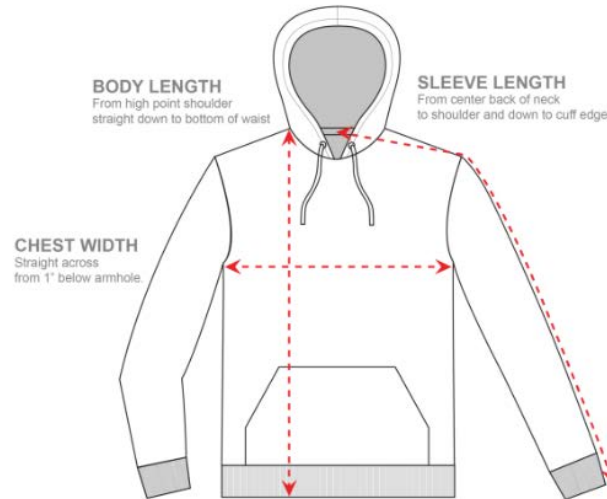

SIZING CHARTS

Windbreaker Sizing

	XS	S	M	L	XL	2XL
Body Length	26.5"	27.5"	28.5"	29.5"	30.5"	31.5"
Chest Width (Laid Flat)	20"	21"	22"	23"	24.5"	26"
Sleeve Length	33.25"	34.75"	36.25"	37.75"	39.25"	40.75"

	XS	S	M	L	XL	2XL
Body Length	67.3cm	70cm	72.4cm	75cm	77.5cm	80cm
Chest Width (Laid Flat)	51cm	53.3cm	55.9cm	58.4cm	62.2cm	66cm
Sleeve Length	84.4cm	88.3cm	92cm	95.9cm	99.7cm	103.5cm