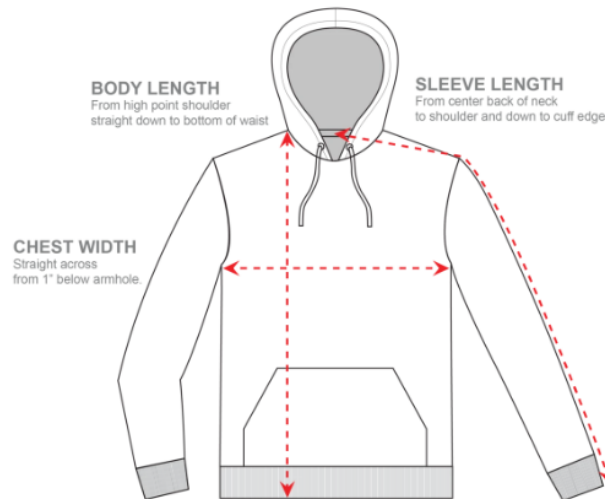

# Sizing Charts

**How to read the sizing charts:**

## T-Shirt Sizing

	XS	S	M	L	XL	2XL	3XL	4XL
Length	27"	28"	29"	30"	31"	32"	33"	34"
Width	16.5"	18"	20"	22"	24"	26"	28"	30"

## Cropped Sweatshirt Sizing

	S	M	L
Length	18.5"	19.25"	20.5"
Width	21.5"	22.5"	25.5"

## Cropped Hoodie Sizing

	S	M	L	XL	2XL
Length	18.5"	19.5"	21.5"	22"	23"
Width	22"	23.5"	25.5"	27.5"	29.5"