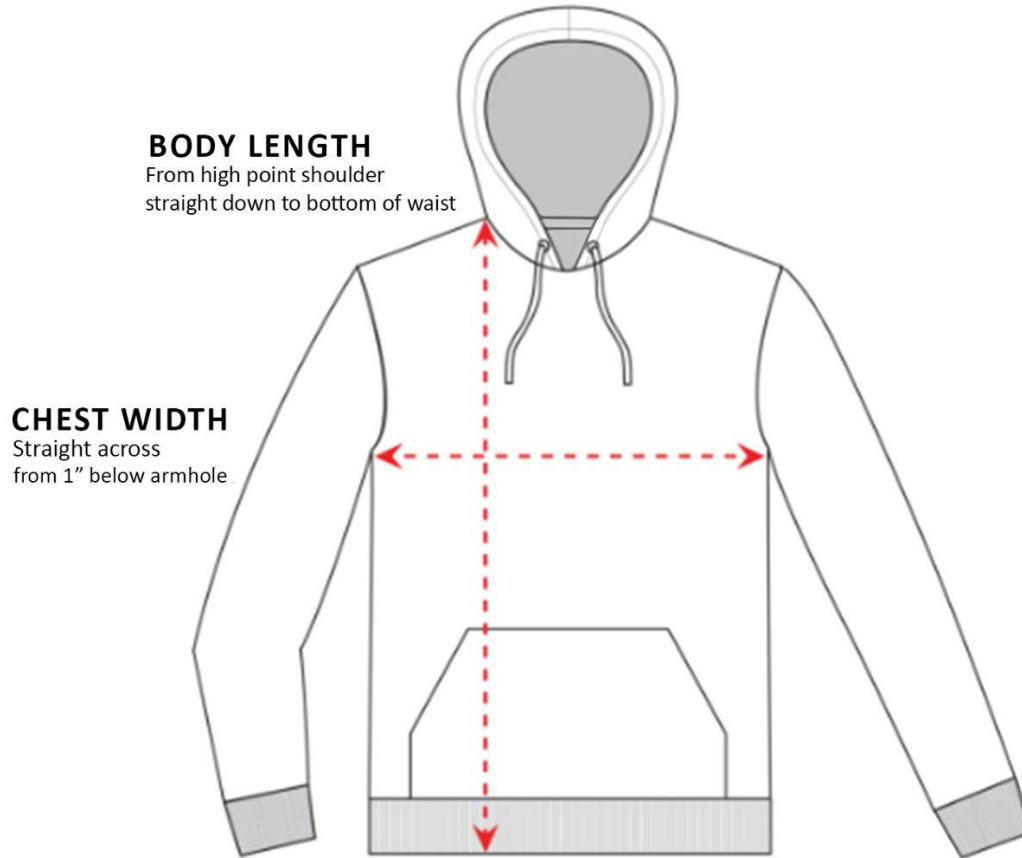

Sizing Charts

How to read the sizing charts:

Hoodie Sizing

	S	M	L	XL	2XL	3XL	4XL	5XL
Length	28"	29"	30"	31"	32"	33"	34"	34 ½"
½ Chest Width	20"	22"	24"	26"	27"	28"	29 ½"	31"