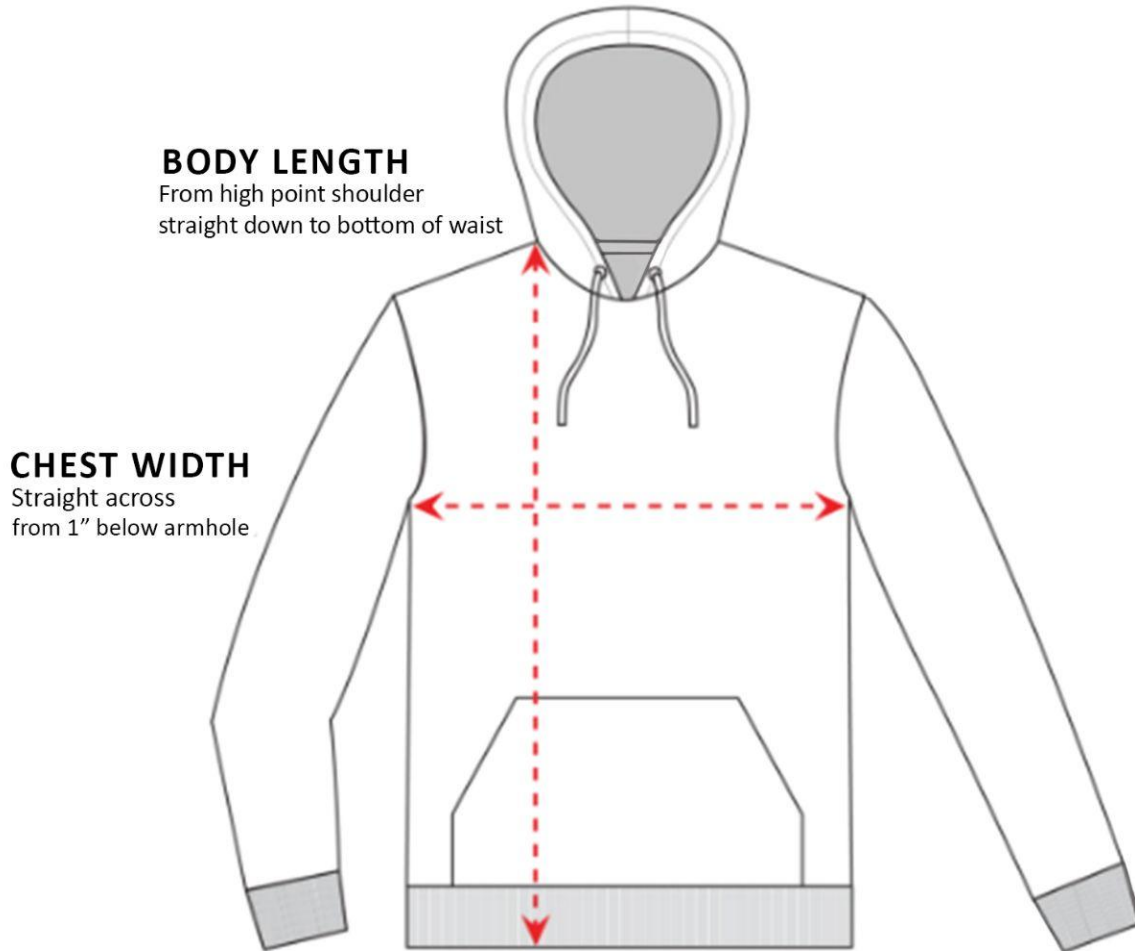

Sizing Charts

How to read the sizing charts:

	S	M	L	XL	2XL
Body Length	28"	29 ¼"	30 ¼"	31 ¼"	32 ¼"
Chest Width	20 ½"	21 ¾"	22 ¾"	24	25 ¼"

Product measurements may vary by up to 2" (5 cm).