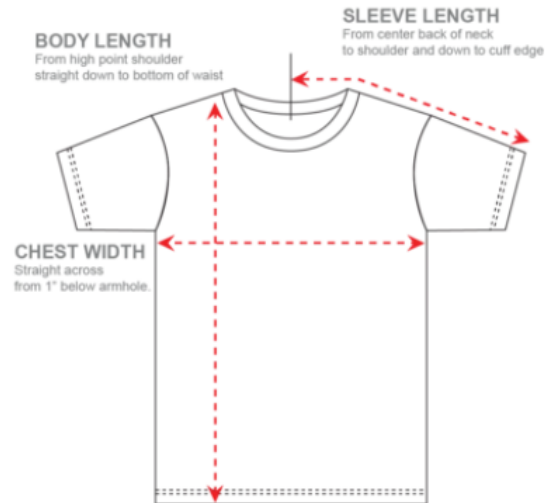

# Sizing Charts

**How to read the sizing charts:**

## T-shirt Sizing

	XS	S	M	L	XL	2XL	3XL	4XL	5XL
Length	27"	28"	29"	30"	31"	32"	33"	34"	35"
Width	16.5"	18"	20"	22"	24"	26"	28"	30"	32"

	XS	S	M	L	XL	2XL	3XL	4XL	5XL
Length	68.6cm	71.1cm	73.7cm	76.2cm	78.7cm	81.3cm	83.8cm	86.4cm	89cm
Width	42cm	45.7cm	50.8cm	55.9cm	61cm	66cm	71.1cm	76.2cm	81.3cm