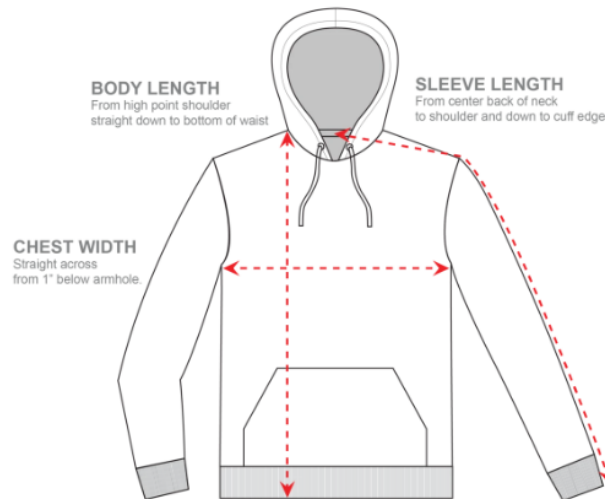

# Sizing Charts

**How to read the sizing charts:**

## **Pocket T-Shirt Sizing**

	<b>S</b>	<b>M</b>	<b>L</b>	<b>XL</b>	<b>2XL</b>
Length	28"	29"	30"	31"	32"
Chest Width (Laid Flat)	18"	20"	22"	24"	26"

## **Sweatshirt Sizing**

	<b>S</b>	<b>M</b>	<b>L</b>	<b>XL</b>	<b>2XL</b>	<b>3XL</b>
Length	27"	28"	29"	30"	31"	32"
Chest Width (Laid Flat)	20"	21"	23"	25"	26.5"	28"

## **Hoodie Sizing**

	<b>S</b>	<b>M</b>	<b>L</b>	<b>XL</b>	<b>2XL</b>	<b>3XL</b>
Length	27"	28"	29"	30"	31"	32"
Chest Width (Laid Flat)	20"	21"	23"	25"	26.5"	28"

Product measurements may vary by up to 2" (5 cm).