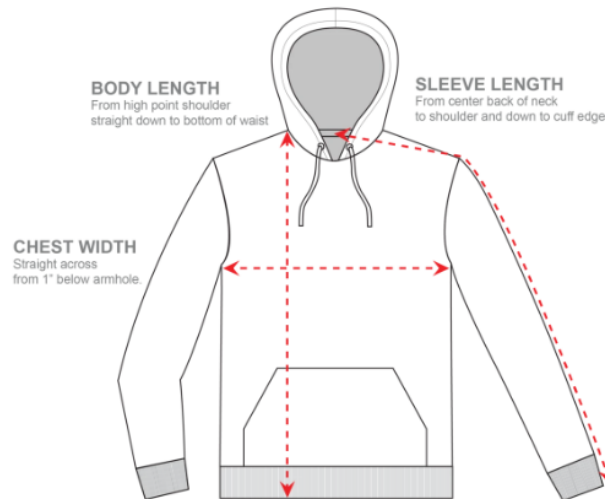

Sizing Charts

How to read the sizing charts:

T-Shirt Sizing

	S	M	L	XL	2XL	3XL	4XL	5XL
Length	28"	29"	30"	31"	32"	33"	34"	35"
Width	18"	20"	22"	24"	26"	28"	30"	32"
Sleeve Length	15.5"	17"	18.5"	20"	21.5"	23"	24.25"	25.5"

Hoodies Sizing

	S	M	L	XL	2XL	3XL	4XL	5XL
Length	27"	28"	29"	30"	31"	32"	33"	34"
Width	20"	22"	24"	26"	28"	30"	32"	34"
Sleeve Length	33.5"	34.5"	35.5"	36.5"	37.5"	38.5"	39.5"	40.5"

Only Gas (with sleeve print), Mugshot, Goblin Logo Hoodie Sizing

	S	M	L	XL	2XL	3XL
Length	27"	28"	29"	30"	30.5"	31"
Width	20"	22"	24"	26"	28"	30"
Sleeve Length	34"	35.25"	36"	36.5"	37.5"	38"

All Over Print Hoodie Sizing

	XS	S	M	L	XL	2XL	3XL
Length	26"	26.5"	27"	27.75"	28.5"	29"	29.5"
Width	20"	21"	21.5"	23.25"	24.75"	26.5"	28"
Sleeve Length	22.25"	22.5"	23"	23.5"	24.25"	24.75"	25.5"

Crewneck Sizing

	S	M	L	XL	2XL	3XL	4XL	5XL
Length	27"	28"	29"	30"	31"	32"	33"	34"
Width	20"	22"	24"	26"	28"	30"	32"	34"
Sleeve Length	33.5"	34.5"	35.5"	36.5"	37.5"	38.5"	39.5"	40.5"

Product measurements may vary by up to 2" (5 cm).