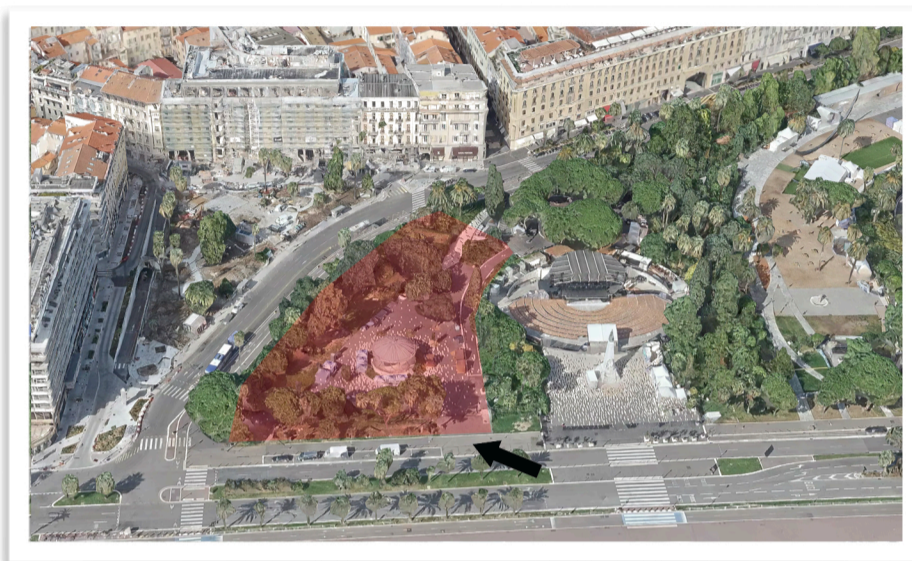

### Meeting Point:

**Albert 1er Square / Bandshell**

This is the **only access point** for Go Ahead Eagles supporters to enter the stadium.

**Food, Beverage  
& Lavatories  
available on site**

- This point is the sole authorized access for Go Ahead Eagles supporters.
- Passing through this point is **mandatory** in order to access the stadium after exchanging the voucher for the ticket.
- The meeting point opens at **17:30**.
- **Free shuttle buses** will depart for the stadium starting at **18:00**.