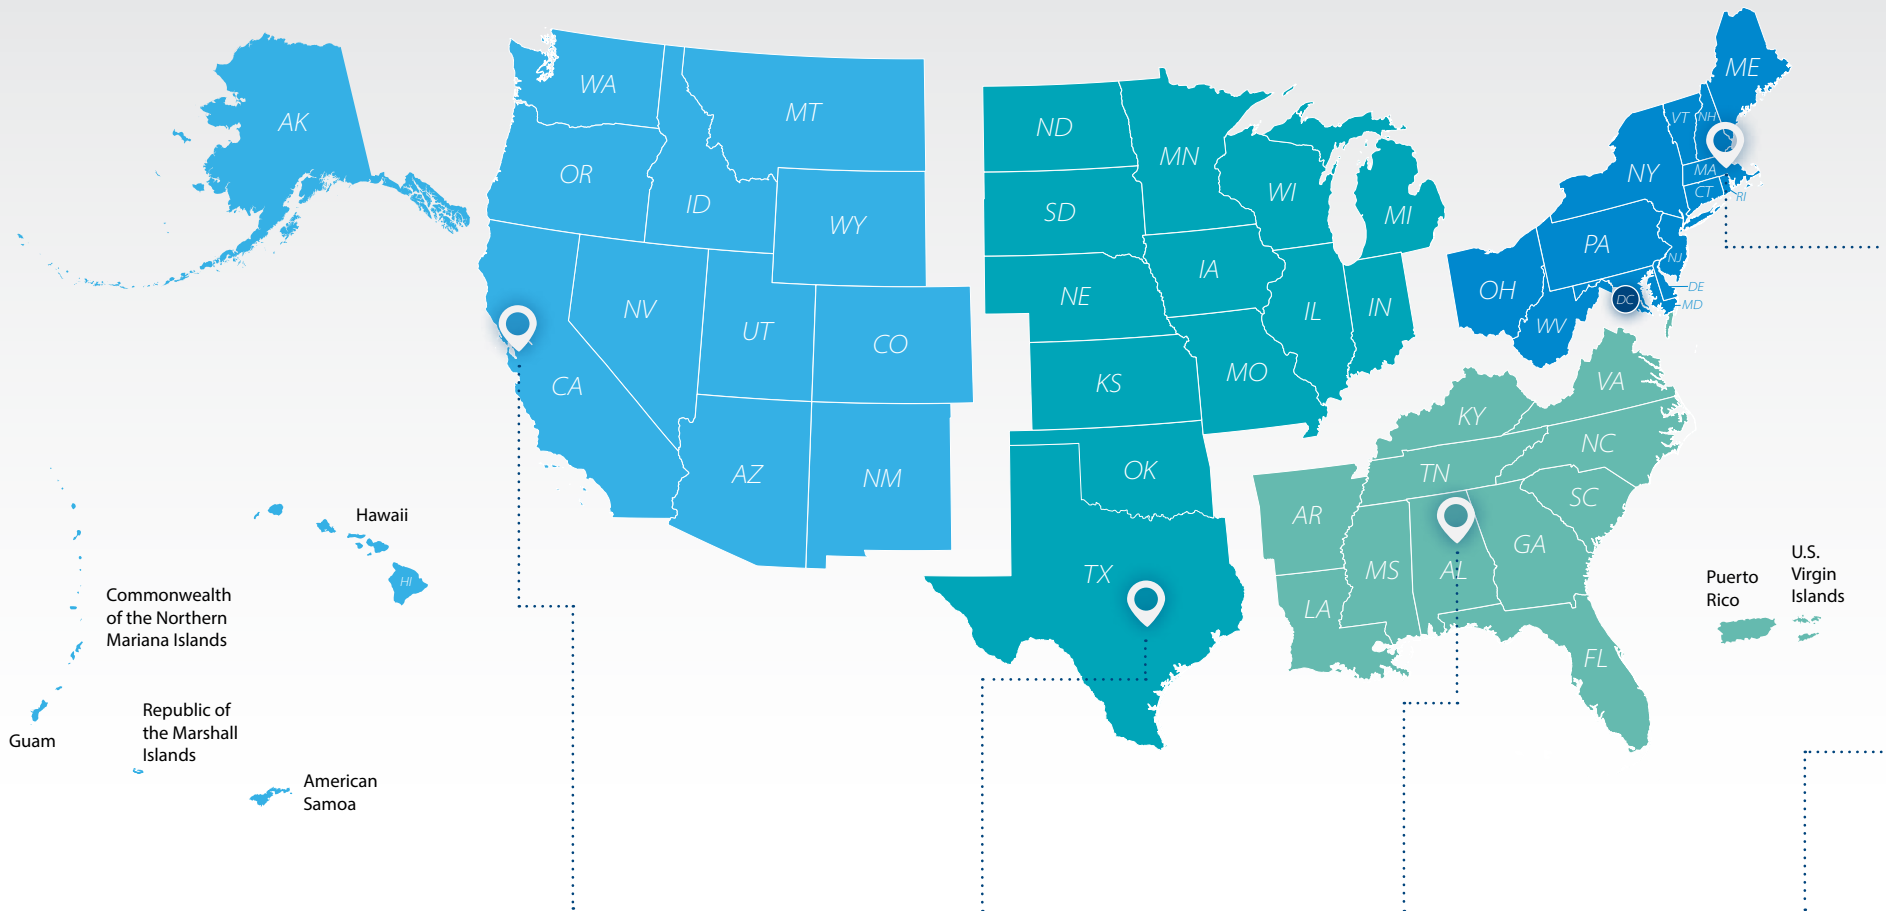

GALLAUDET UNIVERSITY REGIONAL CENTERS

**LAURENT CLERC
NATIONAL DEAF
EDUCATION CENTER**
Washington, DC

📍 WEST

Ohlone College
Fremont, CA

📍 MIDWEST

Austin Community
College
Austin, TX

📍 SOUTH

Alabama Institute for
Deaf and Blind
Talladega, AL

📍 EAST

Northern Essex
Community College
Haverhill, MA