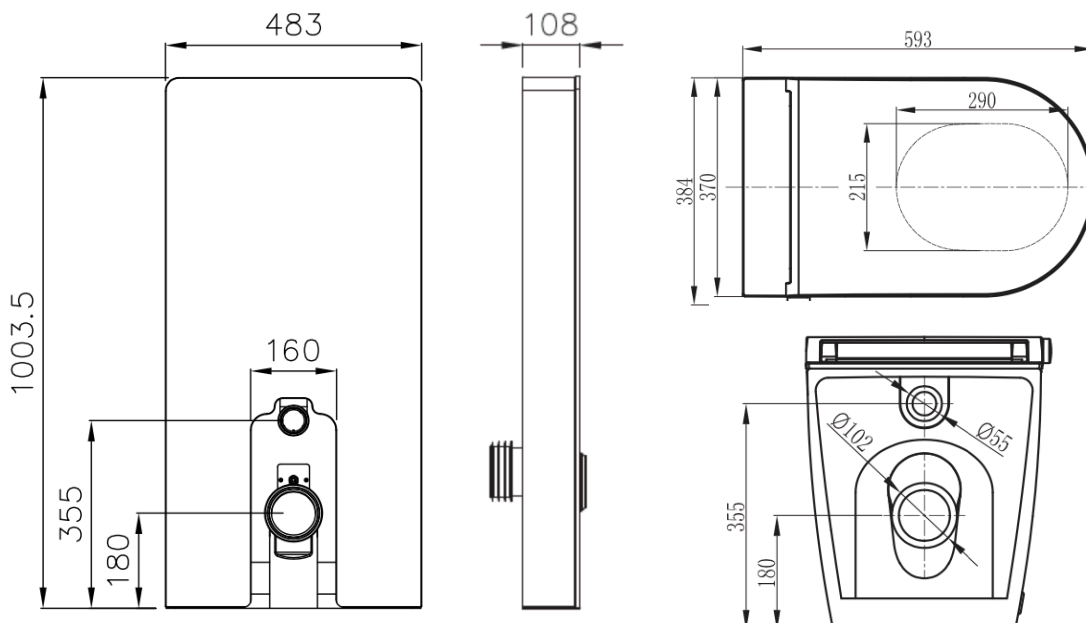

# ALTARETROFIT+

WALL FACE SUITE

CODE: AT210RC-BL

**gallaria**

intelligentbathrooms®

- Inclusions**
- ✓ ALTARETROFIT+ Wall Face Suite with Intelligent Bidet Seat
  - ✓ SensorFlush column cistern - Onyx Black glass
  - ✓ Wireless remote control
  - ✓ Waste pipes
  - ✓ Water filter
  - ✓ Check valve/ball valve & inlet hose

- Features**
- Perfectly suited for retro-fit installations
  - Set-out range: 80mm-180mm
  - Sleek minimal design lines
  - Sensor activated flushing with manual override capability
  - Instantly heated water
  - Self-cleaning shower spray nozzle with rear and woman's wash functions, oscillating and pulsating spray, adjustable water temperature, water pressure and nozzle position
  - Built-in LED night light
  - Soft close seat
  - Rimless pan for reduced bacteria build-up
  - Fully concealed water and electrical connections (hidden from view)

- Note**
- Integrated Bidet Seat Complies with WMTS-051
- Bidet Seat includes integrated break tank with air gap, complying with AS 2845.2
  - Integrated high hazard back flow prevention device complies installation standards outlined in AS/NZS 3500.1 without the need for a RPZ valve.

WELS: 0016  
WM: 030025

WATER &  
ELECTRICAL  
CONNECTION  
DETAILS

REAR VIEW

REAR VIEW