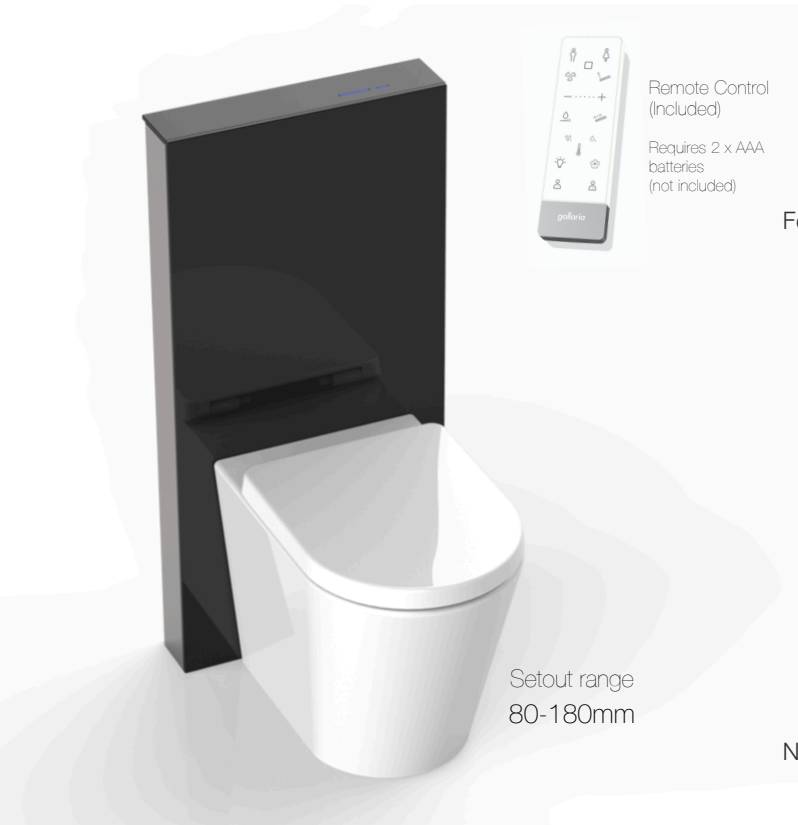

# ALTARETROFIT+

WALL FACE SUITE

CODE: AT210RC-BL

**gallaria**

intelligentbathrooms®

- Inclusions**
- ✓ ALTARETROFIT+ Wall Face Suite with Intelligent Bidet Seat
  - ✓ SensorFlush column cistern - Onyx Black glass
  - ✓ Wireless remote control
  - ✓ Waste pipes
  - ✓ Water filter
  - ✓ Check valve/ball valve & inlet hose

- Features**
- Perfectly suited for retro-fit installations
  - Set-out range: 80mm-180mm
  - Sleek minimal design lines
  - Sensor activated flushing with manual override capability
  - Instantly heated water
  - Self-cleaning shower spray nozzle with rear and woman's wash functions, oscillating and pulsating spray, adjustable water temperature, water pressure and nozzle position
  - Built-in LED night light
  - Soft close seat
  - Rimless pan for reduced bacteria build-up
  - Fully concealed water and electrical connections (hidden from view)

- Note**
- Integrated Bidet Seat Complies with WMTS-051
- Bidet Seat includes integrated break tank with air gap, complying with AS 2845.2
  - Integrated high hazard back flow prevention device complies installation standards outlined in AS/NZS 3500.1 without the need for a RPZ valve.