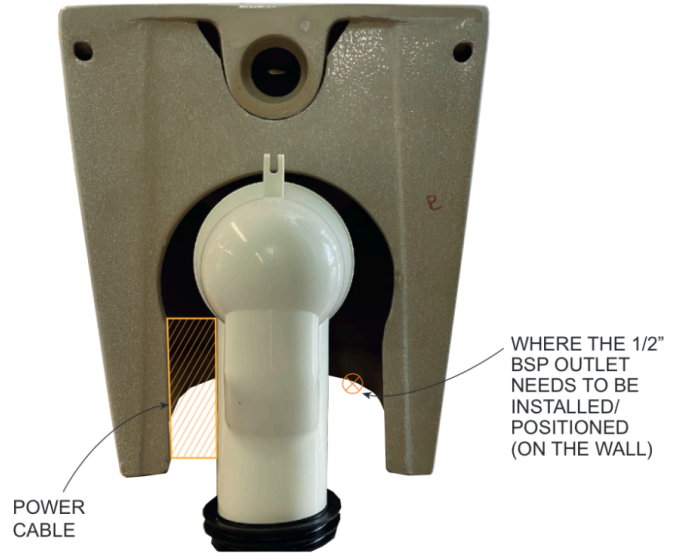

WATER &
ELECTRICAL
CONNECTION
DETAILS

REAR VIEW