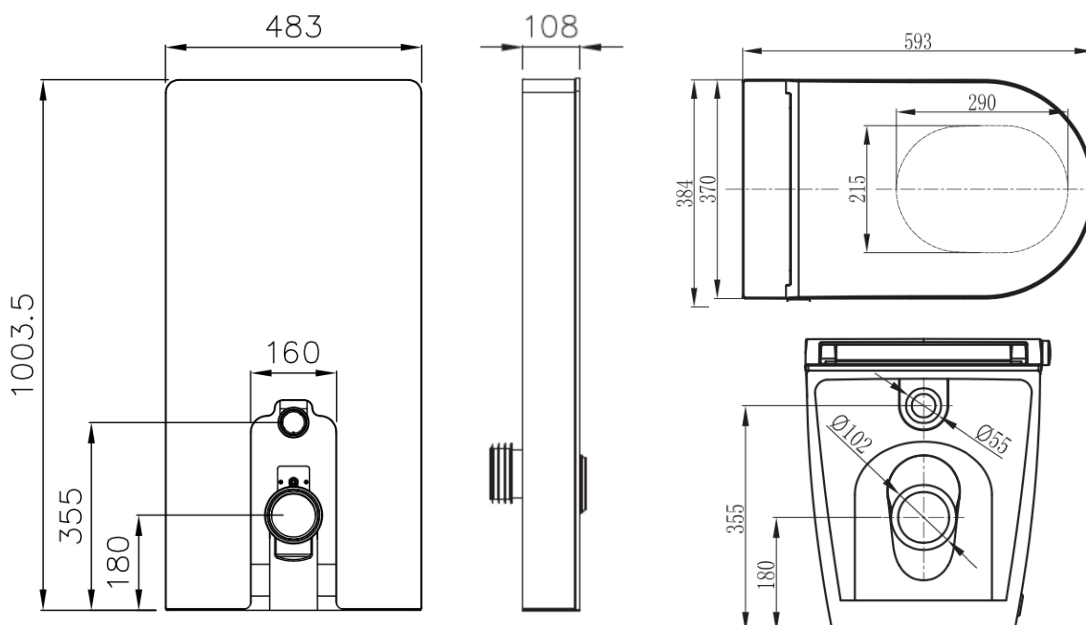

ALTARETROFIT+

WALL FACE SUITE

CODE: AT210RC-WT

gallaria

intelligentbathrooms®

Setout range
80-180mm

Remote Control
(Included)

Requires 2 x AAA
batteries
(not included)

- Inclusions**
- ✓ ALTARETROFIT+ Wall Face Suite with Intelligent Bidet Seat
 - ✓ SensorFlush column cistern - Alpine White glass
 - ✓ Wireless remote control
 - ✓ Waste pipes
 - ✓ Water filter
 - ✓ Check valve/ball valve & inlet hose

- Features**
- Perfectly suited for retro-fit installations
 - Set-out range: 80mm-180mm
 - Sleek minimal design lines
 - Sensor activated flushing with manual override capability
 - Instantly heated water
 - Self-cleaning shower spray nozzle with rear and woman's wash functions, oscillating and pulsating spray, adjustable water temperature, water pressure and nozzle position
 - Built-in LED night light
 - Soft close seat
 - Rimless pan for reduced bacteria build-up
 - Fully concealed water and electrical connections (hidden from view)

- Note**
- Integrated Bidet Seat Complies with WMTS-051
- Bidet Seat includes integrated break tank with air gap, complying with AS 2845.2
 - Integrated high hazard back flow prevention device complies installation standards outlined in AS/NZS 3500.1 without the need for a RPZ valve.