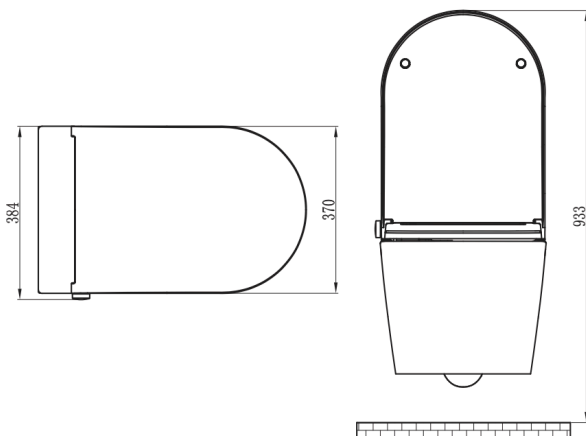

WELS: 0016
WM: 030025