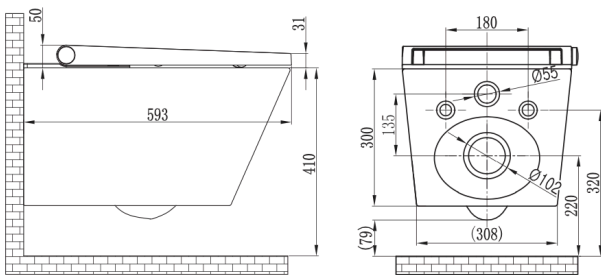

WELS: 0016
WM: 030025