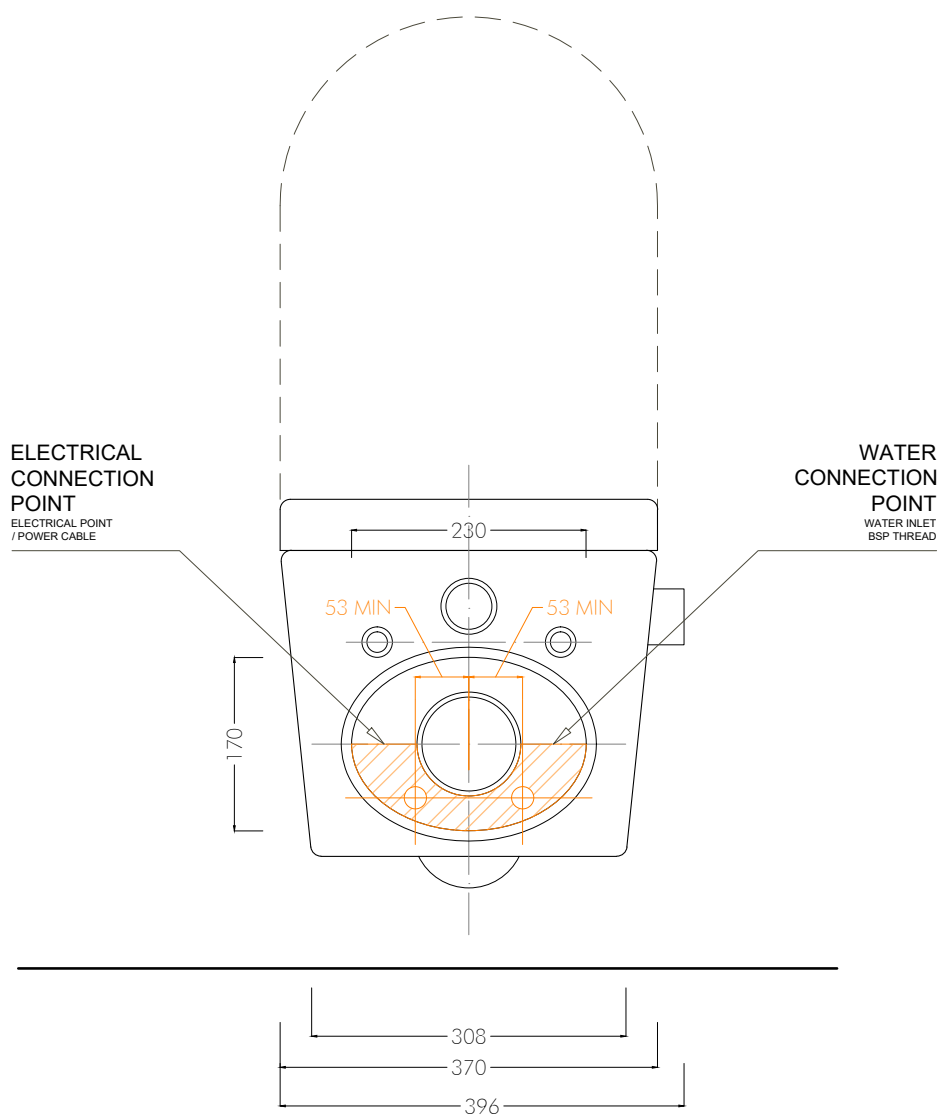

- Features**
- Sleek minimal design lines
 - Sensor activated flushing with manual override capability
 - Instantly heated water
 - Self-cleaning shower spray nozzle with rear and woman's wash functions, oscillating and pulsating spray, adjustable water temperature, water pressure and nozzle position
 - Built-in LED night light
 - Soft close seat
 - Rimless pan for reduced bacteria build-up
 - Fully concealed water and electrical connections (hidden from view)

- Note**
- Integrated Bidet Seat Complies with WMTS-051
- Bidet Seat includes integrated break tank with air gap, complying with AS 2845.2
 - Integrated high hazard back flow prevention device complies installation standards outlined in AS/NZS 3500.1 without the need for a RPZ valve.

Notes for the specifier/installer

P-Trap installation

The maximum water pressure for water supply is 500kpa.

Power supply requirements: Dedicated 10A min, 220~240V AC, 50/60Hz supply

We recommend the water filter to be replaced once every 12 months.

WELS: 0016
WM: 030025

Water &
Electrical
Connection
Details

REAR VIEW

WELS: 0016
WM: 030025