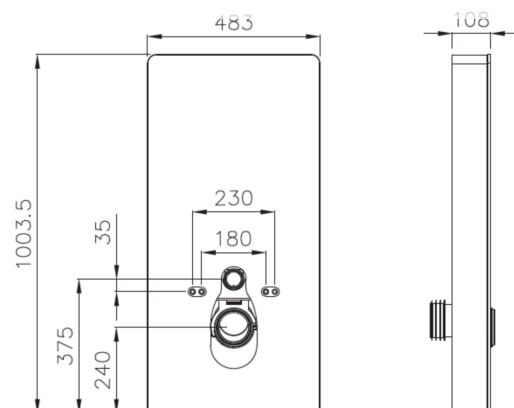

- Note**
- Integrated Bidet Seat Complies with WMTS-051
- Bidet Seat includes integrated break tank with air gap, complying with AS 2845.2
 - Integrated high hazard back flow prevention device complies installation standards outlined in AS/NZS 3500.1 without the need for a RPZ valve.

WELS: 0016
WM: 030025

Water &
Electrical
Connection
Details

REAR VIEW

WELS: 0016
WM: 030025