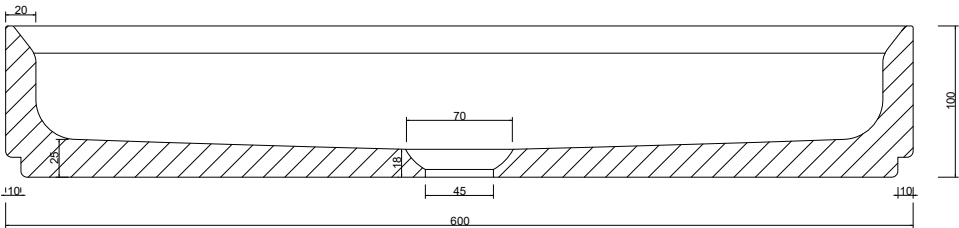

Dial Out Merrazzo Basin

gallaria

Gallaria Pty Ltd	
Product	Dial Out Merrazzo Basin
Code	DO600-VS
Dimensions	600x370x100mm
Taps	Use wall or bench-mounted tap-ware
Waste	Ø32/40 mm universal or Ø32 non-overflow waste
Colour	Sneaky Peach Honed Finish
Scale	1:5
Notes	All sizes nominal