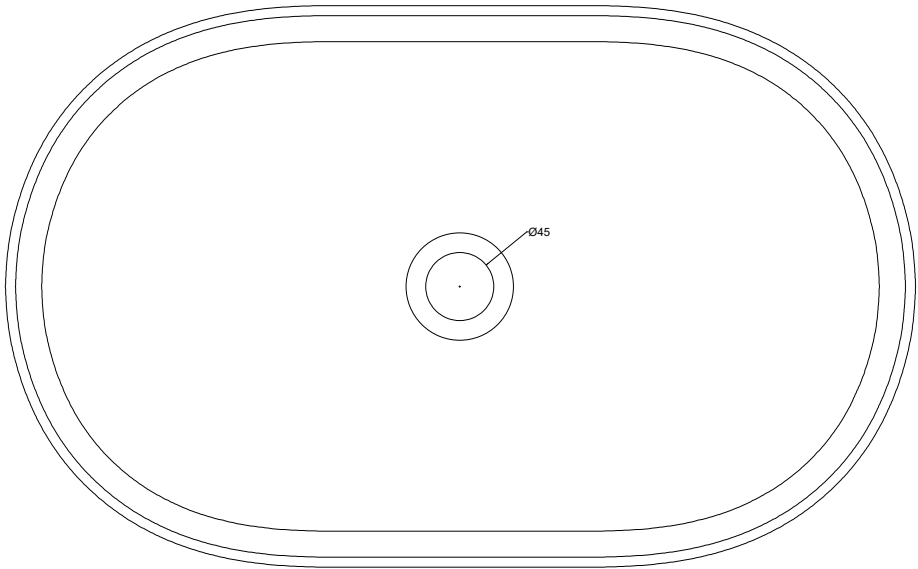

Dial Out Merrazzo Basin

gallaria

Gallaria Pty Ltd	
Product	Dial Out Merrazzo Basin
Code	DO600-VS
Dimensions	600x370x100mm
Taps	Use wall or bench-mounted tap-ware
Waste	Ø32/40 mm universal or Ø32 non-overflow waste
Colour	Sneaky Peach Honed Finish
Scale	1:5
Notes	All sizes nominal