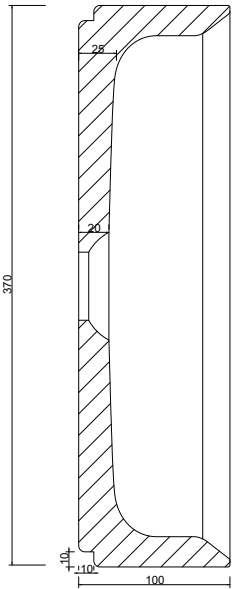

Dial Out Merrazzo Basin

gallaria

Gallaria Pty Ltd	
Product	Dial Out Merrazzo Basin
Code	DO600-VS
Dimensions	600x370x100mm
Taps	Use wall or bench-mounted tap-ware
Waste	Ø32/40 mm universal or Ø32 non-overflow waste
Colour	Sneaky Peach Honed Finish
Scale	1:5
Notes	All sizes nominal