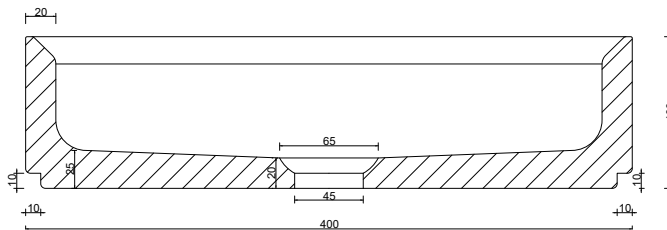

Dial Up Merrazzo Basin

gallaria

Gallaria Pty Ltd	
Product	Dial Up Merrazzo Basin
Code	DU400-VS
Dimensions	400x400x100mm
Taps	Use wall or bench-mounted tap-ware
Waste	Ø32/40 mm universal or Ø32 non-overflow waste
Colour	Sneaky Peach Honed Finish
Scale	1: 5
Notes	All sizes nominal