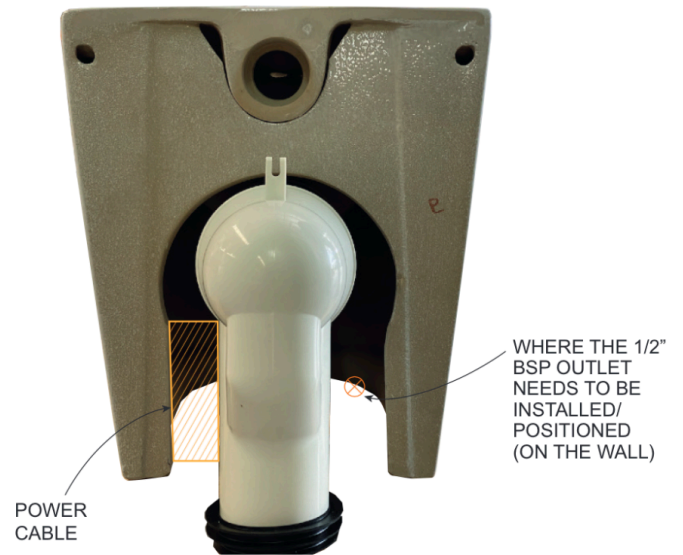

WATER & ELECTRICAL CONNECTION DETAILS

IMPORTANT

ALL ELECTRICAL CONNECTIONS MUST BE INSTALLED BY A QUALIFIED ELECTRICIAN IN ACCORDANCE TO AS/NZS 3000.

The electrical components must be protected by a 10A Residual Circuit Breaker/RCD and a 10A magnothermic switch. Both switches **MUST** be located outside of the bathroom.

REAR VIEW