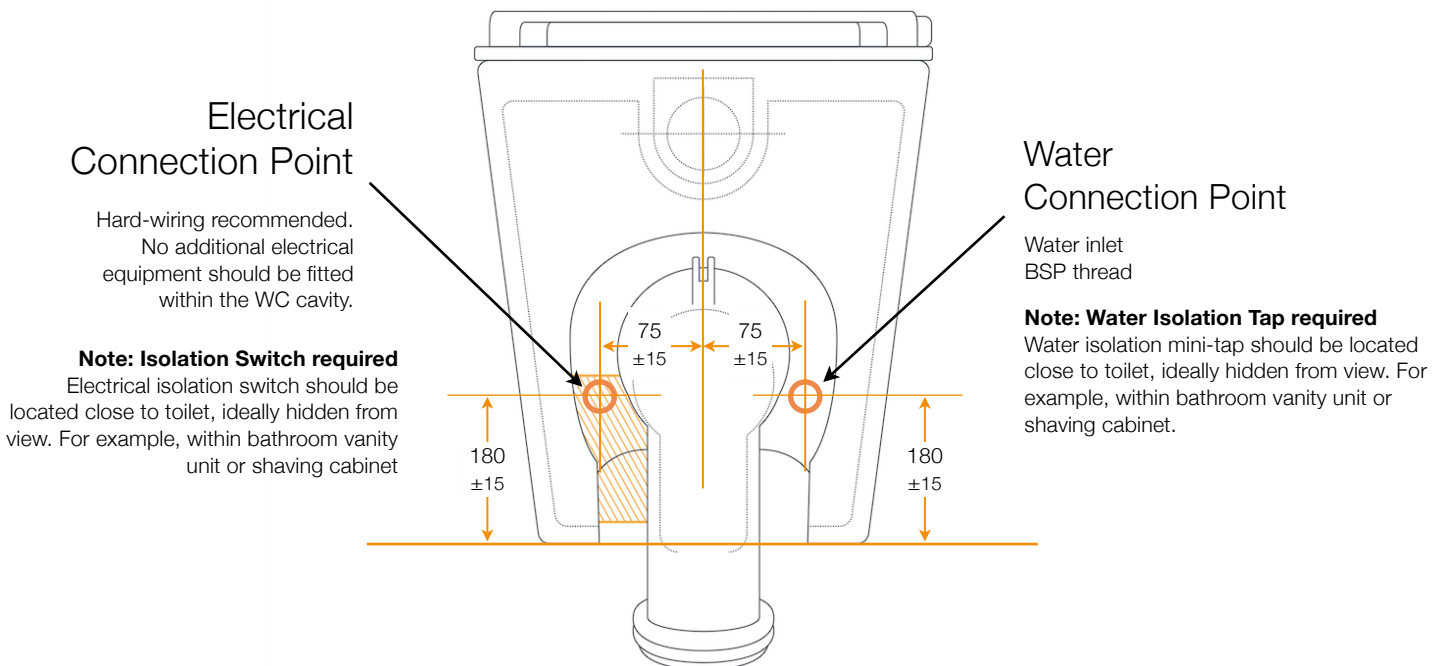

WATER & ELECTRICAL CONNECTION DETAILS

IMPORTANT

ALL ELECTRICAL CONNECTIONS MUST BE INSTALLED BY A QUALIFIED ELECTRICIAN IN ACCORDANCE TO AS/NZS 3000.

The electrical components must be protected by a 10A Residual Circuit Breaker/RCD and a 10A magnothermic switch. Both switches **MUST** be located outside of the bathroom.

REAR VIEW

WELS: 0016
WM: 030025