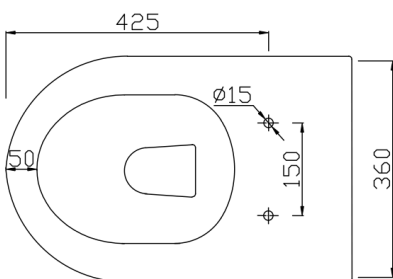

WELS: 0016
WM: 030025