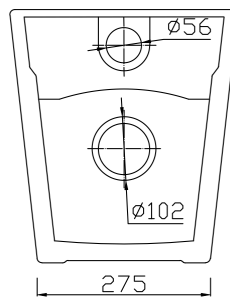

# DANZAPULSE+

WALL FACE PAN

CODE: DZ210

**gallaria**

intelligentbathrooms®

- Inclusions**
- ✓ DANZAPULSE+ Wall Face Pan with Intelligent Bidet Seat
  - ✓ Waste pipes
  - ✓ Check valve/ball valve & inlet hose

- Note**
- Integrated Bidet Seat Complies with WMTS-051
- Bidet Seat includes integrated break tank with air gap, complying with AS 2845.2
  - Integrated high hazard back flow prevention device complies with installation standards outlined in AS/NZS 3500.1 without the need for a RPZ valve.

REAR VIEW

REAR VIEW

WELS: 0016  
WM: 030025