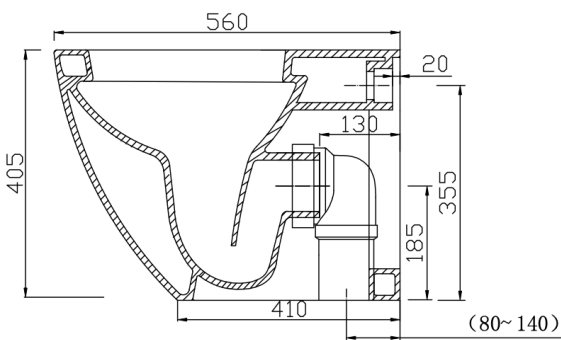

# DANZAPULSE+

WALL FACE PAN

CODE: DZ210

**gallaria**

intelligentbathrooms®

- Inclusions**
- ✓ DANZAPULSE+ Wall Face Pan with Intelligent Bidet Seat
  - ✓ Waste pipes
  - ✓ Check valve/ball valve & inlet hose

- Note**
- Integrated Bidet Seat Complies with WMTS-051
- Bidet Seat includes integrated break tank with air gap, complying with AS 2845.2
  - Integrated high hazard back flow prevention device complies with installation standards outlined in AS/NZS 3500.1 without the need for a RPZ valve.

### Notes for the installer

Connection to rain water or grey water is not recommended. It should only be operated with potable/drinking water.

Standard setout: 80-140mm

The maximum water pressure for water supply is 500kpa.