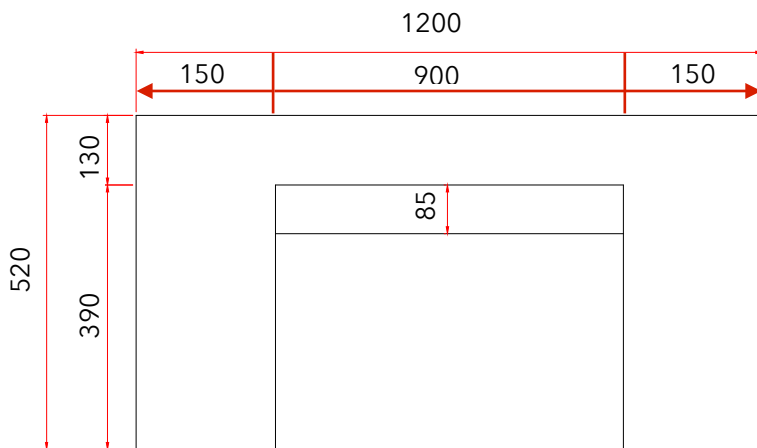

### SPECIFICATIONS

<b>MODEL</b>	ELAN INTEGRATED WASHPLANE
<b>CODE</b>	ELCW1200
<b>MATERIAL</b>	CARRARA WHITE
<b>SIZE</b>	1200x520x150MM