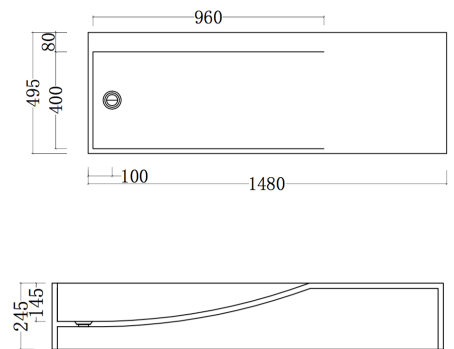

## PLANIO

INTEGRATED BASIN

SPECIFICATIONS

<b>MODEL</b>	PLANIO INTEGRATED BASIN
<b>CODE</b>	GKS1004
<b>MATERIAL</b>	KASSTONE
<b>WEIGHT</b>	70 KGS