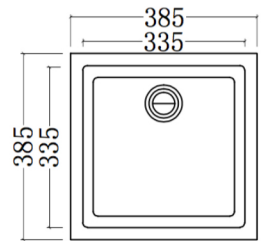

OZZO

BENCH TOP BASIN

SPECIFICATIONS

MODEL	OZZO BENCH TOP BASIN
CODE	GKS1010
MATERIAL	SOLID SURFACE
WEIGHT	12 KGS