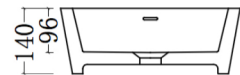

OZZO

BENCH TOP BASIN

SPECIFICATIONS

MODEL	OZZO BENCH TOP BASIN
CODE	GKS1010
MATERIAL	SOLID SURFACE
WEIGHT	12 KGS