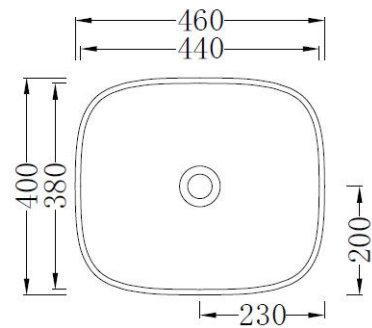

## Adua

Bench Top Basin

### SPECIFICATIONS

<b>MODEL</b>	ADUA BENCH TOP BASIN
<b>CODE</b>	GKS3058
<b>MATERIAL</b>	KASSTONE
<b>WEIGHT (KGS)</b>	20