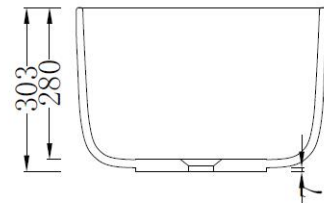

### SPECIFICATIONS

<b>MODEL</b>	ADUA BENCH TOP BASIN
<b>CODE</b>	GKS3058
<b>MATERIAL</b>	KASSTONE
<b>WEIGHT (KGS)</b>	20