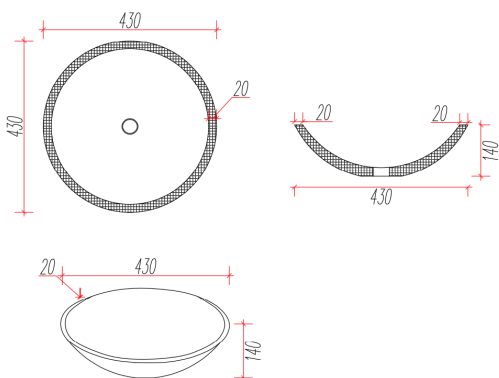

MODEL | ABELLO

CODE | MB2000

DIMENSION | 430X430X140MM

MODEL	ABELLO
CODE	MB2000
MATERIAL	VENATO CARRARA
FINISH	HONED
WEIGHT	15KGS