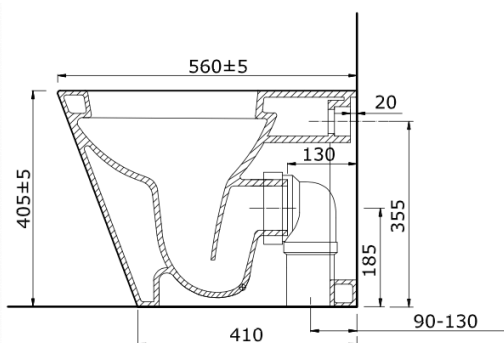

TROPICALPULSE+

WALL FACE PAN

CODE: TR210-S

gallaria

intelligentbathrooms®

- Inclusions**
- ✓ TROPICALPULSE+ Wall Face Pan with side inlet Intelligent Bidet Seat
 - ✓ Waste pipes
 - ✓ Check valve/ball valve & inlet hose

- Features**
- Heated seat
 - Instantly heated water 35°C-38°C
 - Self-cleaning shower spray nozzle with rear and woman's wash functions
 - Easy to use control knob to adjust and control wash
 - Adjustable flush volume
 - Aerated wash stream
 - Soft close seat
 - Rimless pan for reduced bacteria build-up
 - Remote control excluded

Notes for the installer

Standard setout: 90-130mm

The maximum water pressure for water supply is 500kpa.

Power supply requirements: Dedicated 10A min, 220~240V AC, 50/60Hz supply

WELS: 0016
WM: 030025