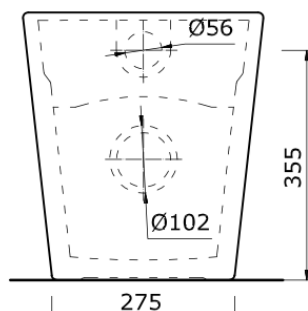

TROPICALPULSE+

WALL FACE PAN

CODE: TR210-S

gallaria

intelligentbathrooms®

- Inclusions**
- ✓ TROPICALPULSE+ Wall Face Pan with side inlet Intelligent Bidet Seat
 - ✓ Waste pipes
 - ✓ Check valve/ball valve & inlet hose

- Features**
- Heated seat
 - Instantly heated water 35°C-38°C
 - Self-cleaning shower spray nozzle with rear and woman's wash functions
 - Easy to use control knob to adjust and control wash
 - Adjustable flush volume
 - Aerated wash stream
 - Soft close seat
 - Rimless pan for reduced bacteria build-up
 - Remote control excluded

Notes for the installer

Standard setout: 90-130mm

The maximum water pressure for water supply is 500kpa.

Power supply requirements: Dedicated 10A min, 220~240V AC, 50/60Hz supply

WELS: 0016
WM: 030025