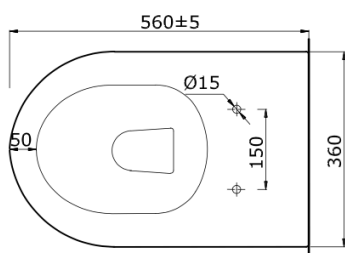

TROPICALPULSE+

WALL FACE PAN

CODE: TR210-S

gallaria

intelligentbathrooms®

- Inclusions**
- ✓ TROPICALPULSE+ Wall Face Pan with side inlet Intelligent Bidet Seat
 - ✓ Waste pipes
 - ✓ Check valve/ball valve & inlet hose

Notes for the installer

Standard setout: 90-130mm

The maximum water pressure for water supply is 500kpa.

Power supply requirements: Dedicated 10A min, 220~240V AC, 50/60Hz supply

WELS: 0016
WM: 030025