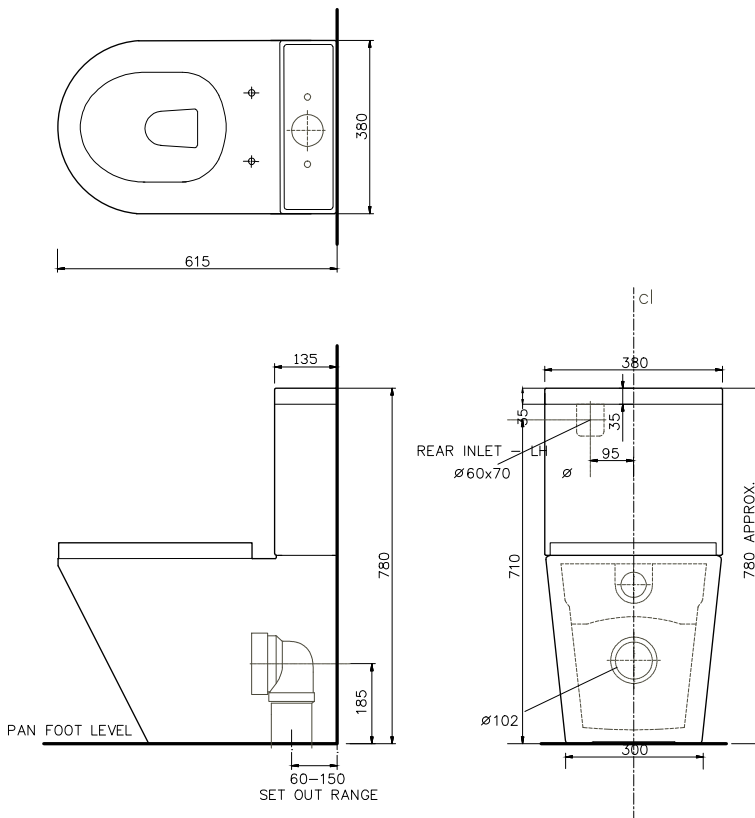

## DELUXE

**Dimension:** L615 x H780 x W380

**Type:** Rimless

**Standard:** Complies to AS1172.1 and AS1172.2

**Flush:** 4.5/3.0 LPF 4 Star WER

**Water Inlet:**

Universal LH Rear inlet and LH/RH Bottom Inlet

**Waste outlet:**

Standard Set-Out Range -  
60-150mm, XLDFB02

Optional Extras

Set-Out Range - 90-160mm, XLDFB09  
Set-Out Range - 170-220mm, XLDFBQP

**Wall outlet:** 185mm nominal

**Pan fixing:** Floor fixing kit included

● WHITE

technical detail

note: all set out dimension is measured to the finished floor and wall surfaces

**gallaria**

[gallaria.com.au](http://gallaria.com.au)

P. 1300 961 239

E. [info@gallaria.com.au](mailto:info@gallaria.com.au)