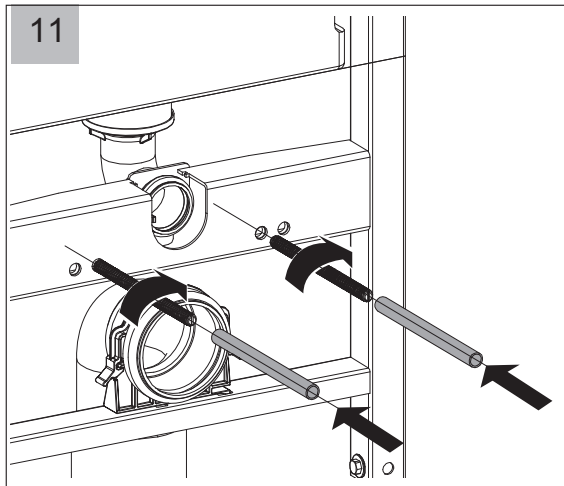

Installation

gallaria
We love bathrooms.