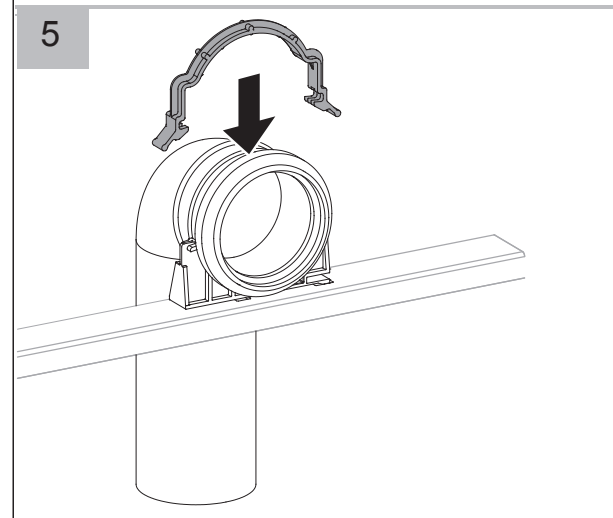

Installation

CONSTELLATION WALL HUNG CISTERN & FRAME

CODE XL2001/8041

560271 13-1.0

Installation

gallaria
We love bathrooms.

Installation

gallaria
We love bathrooms.