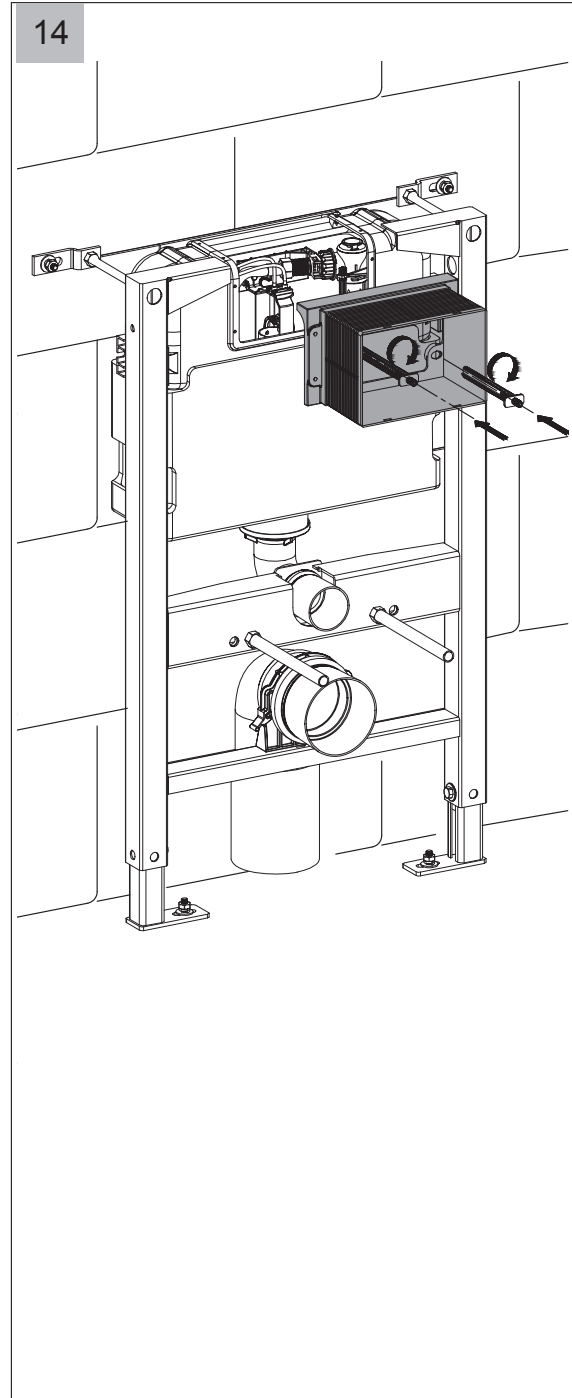

Installation

gallaria
We love bathrooms.