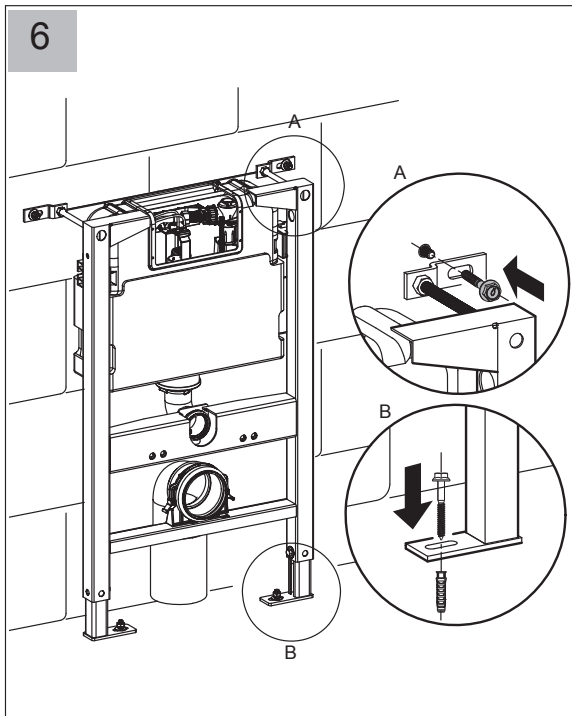

Installation

CONSTELLATION WALL HUNG CISTERN & FRAME

CODE XL2001/8041

560271 13-1.0

Installation

gallaria
We love bathrooms.

Installation

gallaria
We love bathrooms.