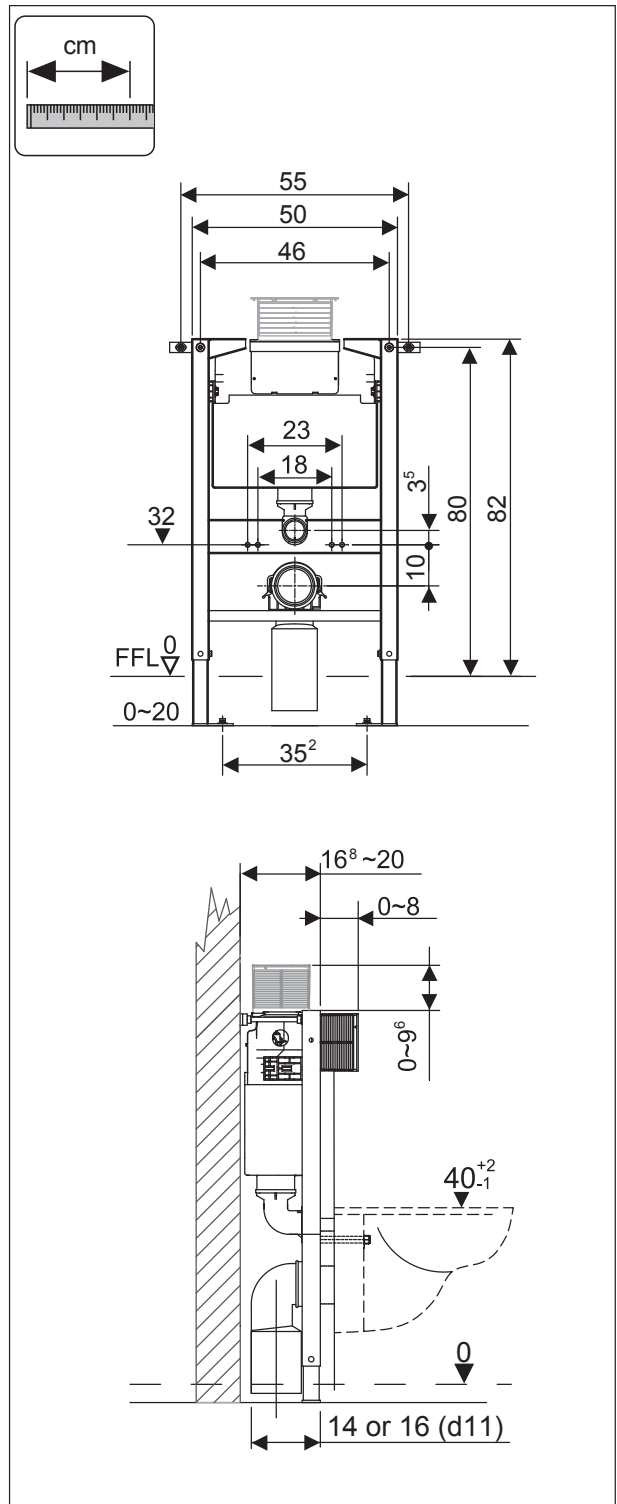

Installation

CONSTELLATION WALL HUNG CISTERN & FRAME

CODE XL2001/8041

560271 13-1.0

Installation

gallaria
We love bathrooms.

Installation

gallaria
We love bathrooms.