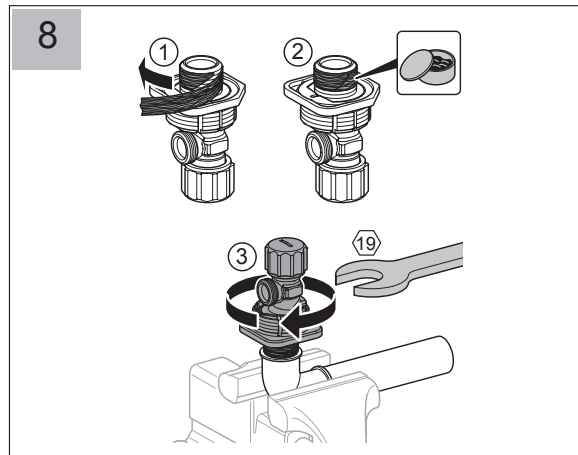

Installation

CONSTELLATION WALL HUNG CISTERN & FRAME

CODE XL2001/8041

560271 13-1.0

Installation

gallaria
We love bathrooms.

Installation

gallaria
We love bathrooms.