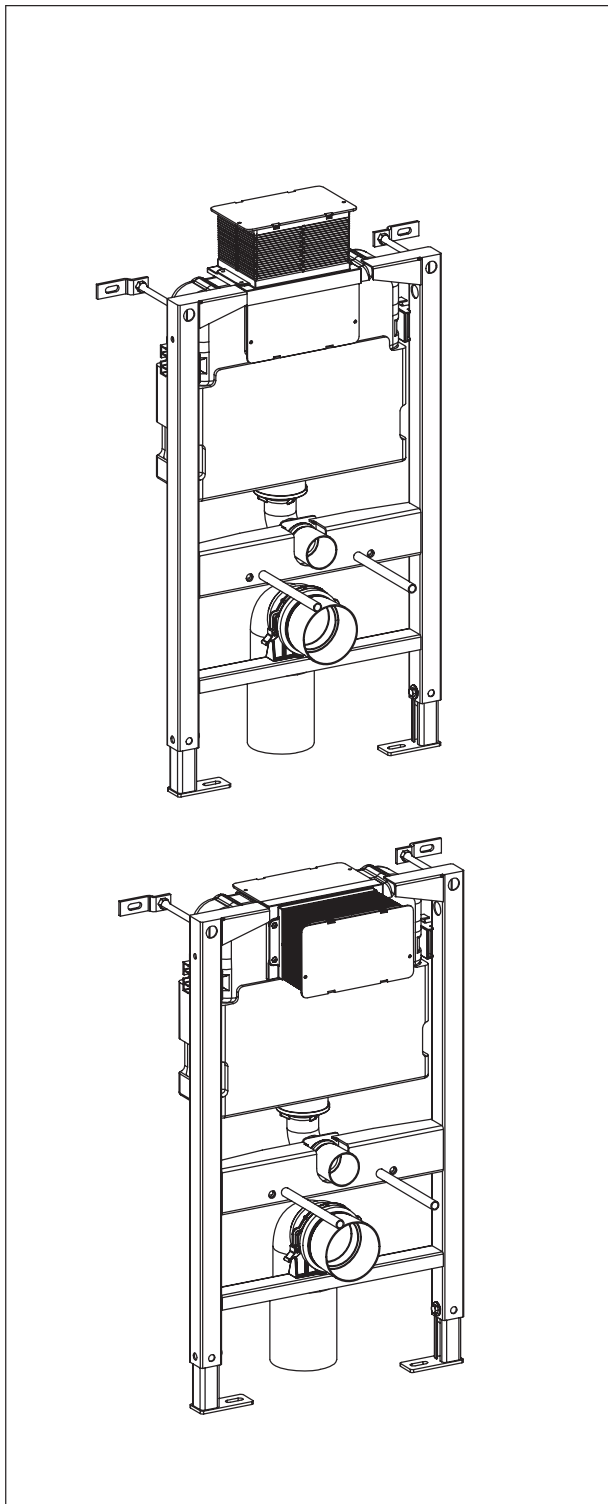

Installation

CONSTELLATION WALL HUNG CISTERN & FRAME

CODE XL2001/8041

560271 13-1.0

Installation

gallaria
We love bathrooms.

Installation

gallaria
We love bathrooms.