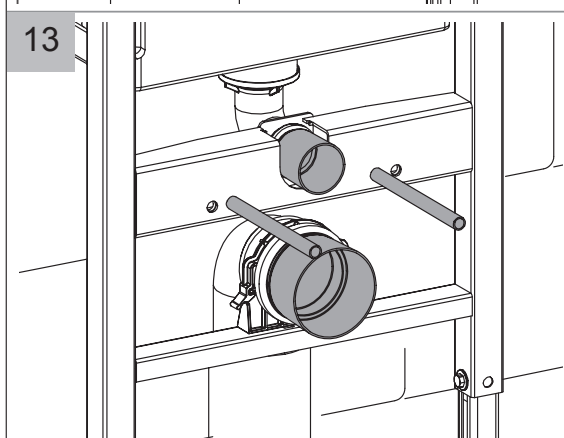

Installation

gallaria
We love bathrooms.