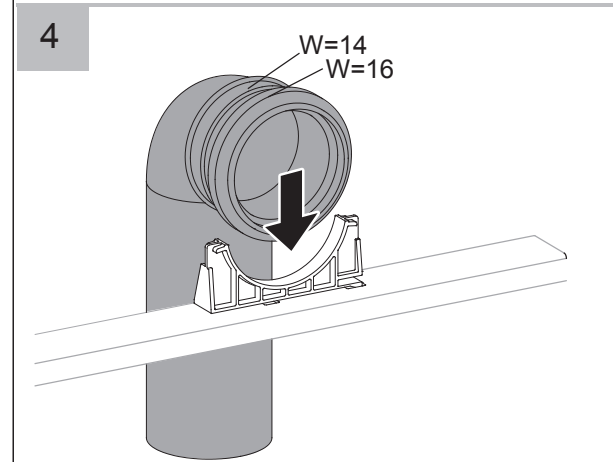

Installation

CONSTELLATION WALL HUNG CISTERN & FRAME

CODE XL2001/8041

560271 13-1.0

Installation

gallaria
We love bathrooms.

Installation

gallaria
We love bathrooms.