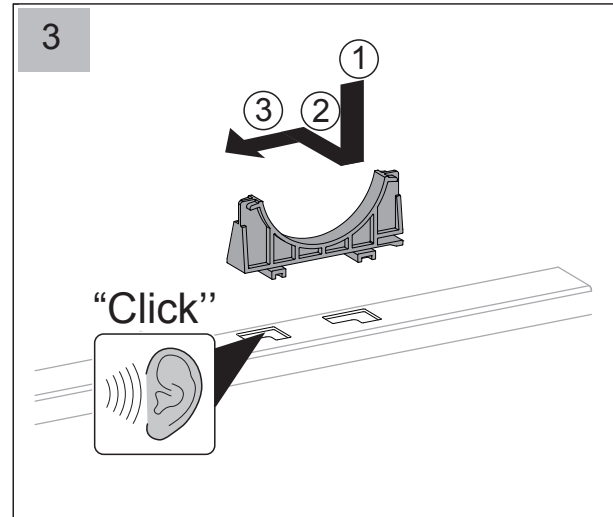

Installation

CONSTELLATION WALL HUNG CISTERN & FRAME

CODE XL2001/8041

560271 13-1.0

Installation

gallaria
We love bathrooms.

Installation

gallaria
We love bathrooms.