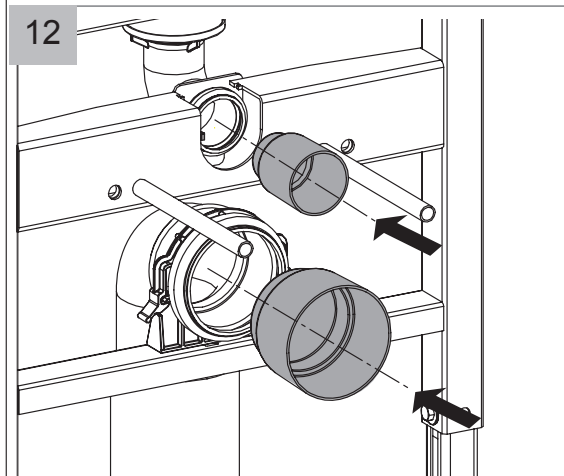

Installation

gallaria
We love bathrooms.