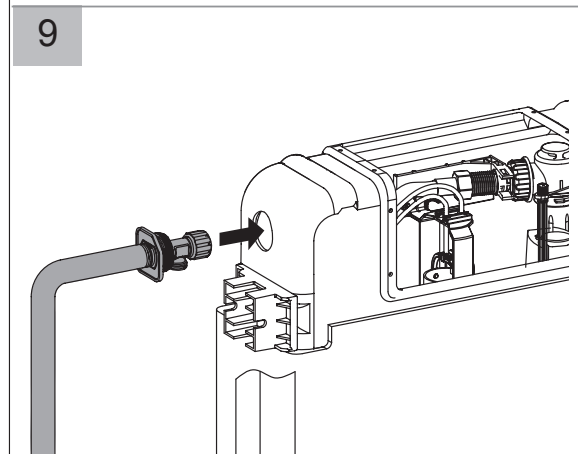

Installation

CONSTELLATION WALL HUNG CISTERN & FRAME

CODE XL2001/8041

560271 13-1.0

Installation

gallaria
We love bathrooms.

Installation

gallaria
We love bathrooms.