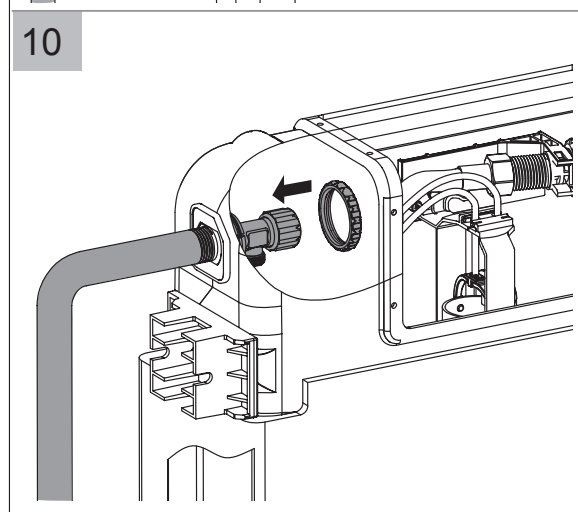

Installation

CONSTELLATION WALL HUNG CISTERN & FRAME

CODE XL2001/8041

560271 13-1.0

Installation

gallaria
We love bathrooms.

Installation

gallaria
We love bathrooms.