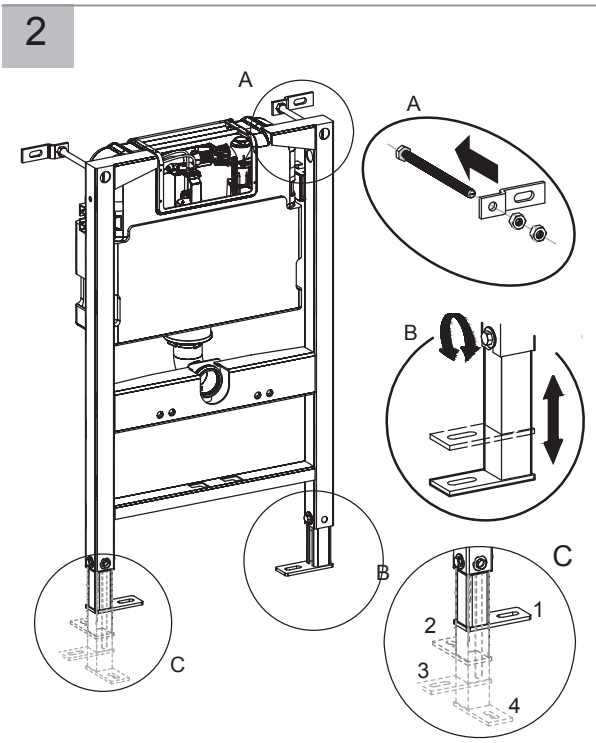

Installation

CONSTELLATION WALL HUNG CISTERN & FRAME

CODE XL2001/8041

560271 13-1.0

Installation

gallaria
We love bathrooms.

Installation

gallaria
We love bathrooms.