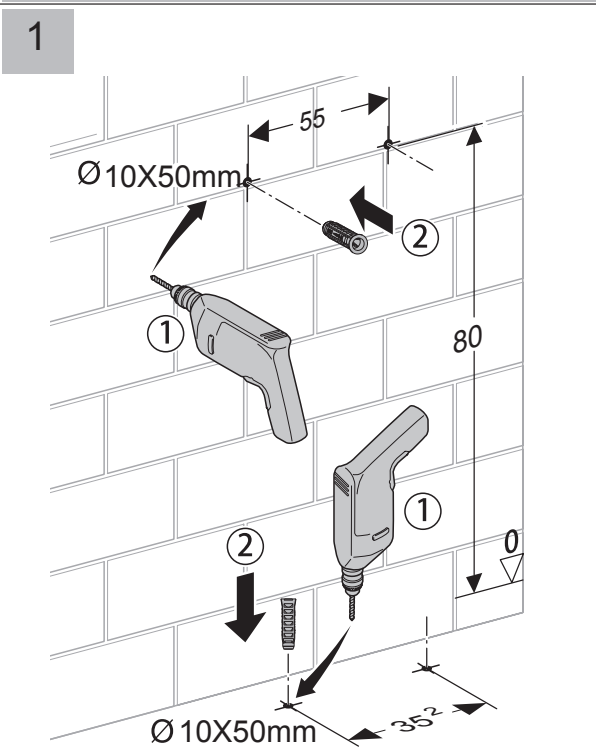

Installation

CONSTELLATION WALL HUNG CISTERN & FRAME

CODE XL2001/8041

560271 13-1.0

Installation

gallaria
We love bathrooms.

Installation

gallaria
We love bathrooms.