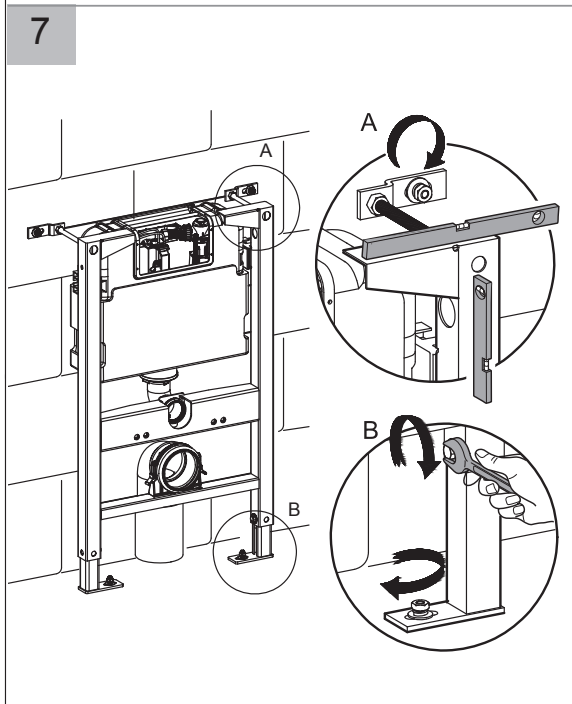

Installation

CONSTELLATION WALL HUNG CISTERN & FRAME

CODE XL2001/8041

560271 13-1.0

Installation

gallaria
We love bathrooms.

Installation

gallaria
We love bathrooms.