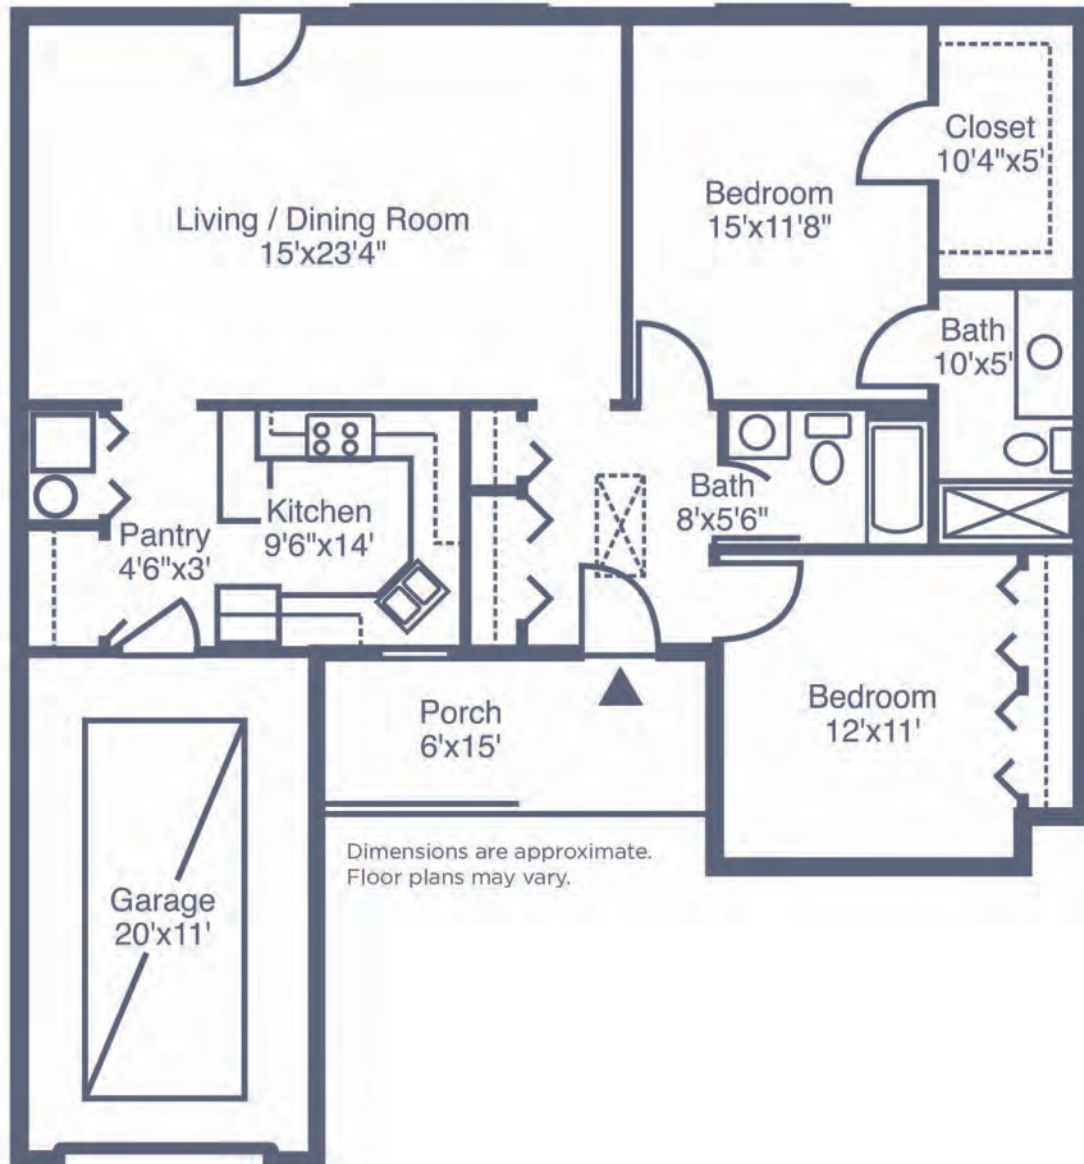

# The Garden Homes at Galleria Woods

1140 sq. ft. Plus 90 sq. ft. Porch area