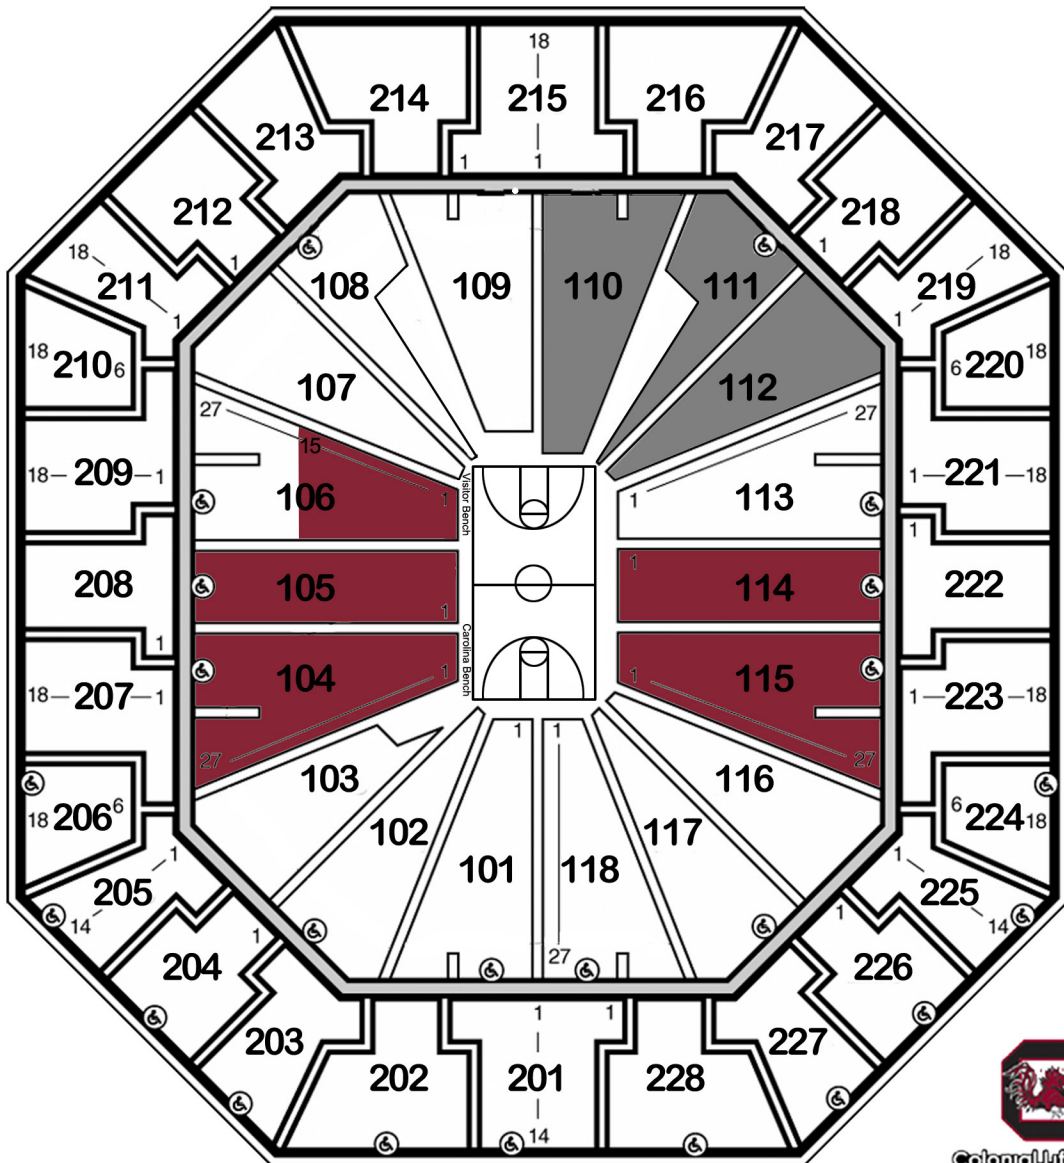

WOMEN'S BASKETBALL

SOUTH CAROLINA

Season tickets are on sale now! Call 800-4SC-FANS (472-3267)
 or buy online at GamecocksOnline.com/Tickets

2014-15 WOMEN'S BASKETBALL SEASON TICKETS

- Reserved Seating**
\$50 each
- General Admission**
\$50 each or 4 for \$100
- Student Seating**
Free with Carolina Card