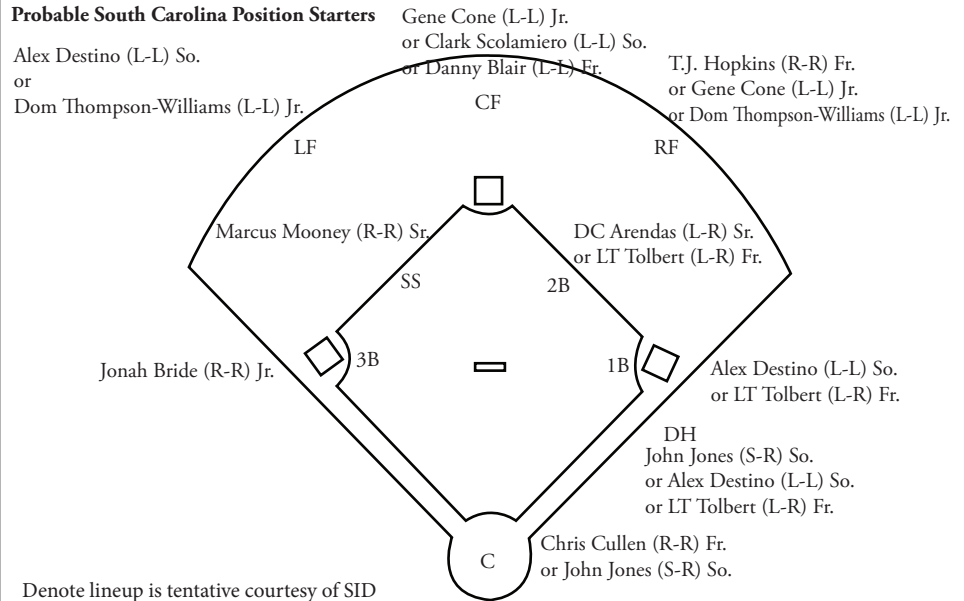

PROGRAM HISTORY

First Year of Baseball.....1892
First Year in SEC.....1992
All-Time Record.....2,487-1,490-17 (.625)
All-Time SEC Record.....399-298-1 (.572)
SEC Championships.....3 (2000, 2002, 2011)
SEC Conference Tournament Titles.....1 (2004)
SEC East Titles.....6 (1999, 2000, 2002, 2003, 2011, 2012)
National Championships.....2 (2010, 2011)
NCAA Appearances/Last.....30/2014
NCAA Tournament Record.....128-64
College World Series Appearances/Last.....11/2012
College World Series Record.....32-20

FACILITY INFORMATION

Stadium (Dimensions).....Founders Park
.....(L-325, C-400, R-325, A-375)
Capacity.....6,400 permanent 8,242 standing-room only
Press Box Phone.....803-777-6648

MEDIA INFORMATION

Assistant Athletics Director/Media Relations.... Steve Fink
Associate MR Director/Baseball Contact... Andrew Kitick
Media Relations Main Phone.....803-777-5204
Media Relations Fax.....803-777-2967
Kitick Office Phone.....803-777-5257
Kitick Cell Phone.....803-240-4150
Kitick E-mail.....kitick@mailbox.sc.edu
Official Athletics Web Site.....www.gamecocksonline.com
Official Baseball Twitter.....@GamecockBaseball
Media Relations Address.....
.....University of South Carolina Athletics
.....Rice Athletics Center
.....1304 Heyward Street
.....Columbia, SC 29208

Probable South Carolina Position Starters

FOR STARTERS

South Carolina (15-2) returns to the road on Tuesday night with a non-conference tilt vs. USC Upstate (8-9) at Fluor Field in Greenville, S.C. First pitch is scheduled for 7 p.m. The game can be heard on the "The Fan," 1320 AM in Columbia.

LOOKING BACK

South Carolina went 5-0 last week with midweek wins vs. Wofford and Furman and a three-game series sweep vs. Charleston Southern.

RANKINGS

South Carolina is ranked No. 12 in the USA Today coaches poll, No. 16 by D1Baseball, No. 17 by the NCBWA and No. 20 by Collegiate Baseball.

HILL NAMED SEC FRESHMAN OF THE WEEK

South Carolina freshman right-handed pitcher Adam Hill has been named SEC Freshman of the Week. Hill won a pair of games this past week to improve to 4-0 on the year.

In a predetermined split on Tuesday night, Hill went three innings and allowed one run on three hits with no walks and five strikeouts in a 7-1 win over Wofford. He followed that up with 5.1 scoreless innings in Sunday's 2-0 win over Charleston Southern. Hill allowed just four hits and one walk while striking out eight in the victory over CSU.

Along with a 4-0 record, Hill owns a 0.47 ERA in four starts with 32 strikeouts to just three walks in 19.1 innings. Opponents are batting .185 against him. Hill's ERA is second-best in the league.

Hill is the third Gamecock this year to earn a conference honor. John Jones was SEC Co-Player of the Week on February 29 and Clarke Schmidt earned SEC Pitcher of the Week on March 7.

SCHMIDT WITH SUCCESS

Sophomore right-hander Clarke Schmidt extended his scoreless inning streak to 24.0 innings in Friday's 9-0 win over Charleston Southern. Schmidt allowed just four hits in 7.1 innings to improve to 4-0 on the year. He struck out nine and walked none. Schmidt is 4-0 with a 0.32 ERA and has allowed just one run on 13 hits in 28.1 innings. He has struck out 32 to five walks. Opponents are batting .141 against him. Schmidt leads the SEC in earned run average and is second in the SEC in opposing batting average.

Schmidt was named SEC Pitcher of the Week on March 7 after he struck out a career-high nine batters in eight scoreless innings in Friday's 8-1 win over Clemson. Schmidt's outing was the longest of his career. Schmidt also earned the Tom Price Award as MVP of the Gamecocks for the Clemson series.

DYNAMIC DESTINO

Sophomore Alex Destino homered twice last week and is tied with Dom Thompson-Williams and John Jones for the team lead with four on the year. Destino owns a nine-game hitting streak. He is batting .348 (24-for-69) with 20 RBI as well. He has a .408 on-base percentage and a .551 slugging percentage.

Destino homered twice including a grand slam homer and drove in seven runs, the most by any SEC player this year in a game in South Carolina's 16-5 win over Penn State.