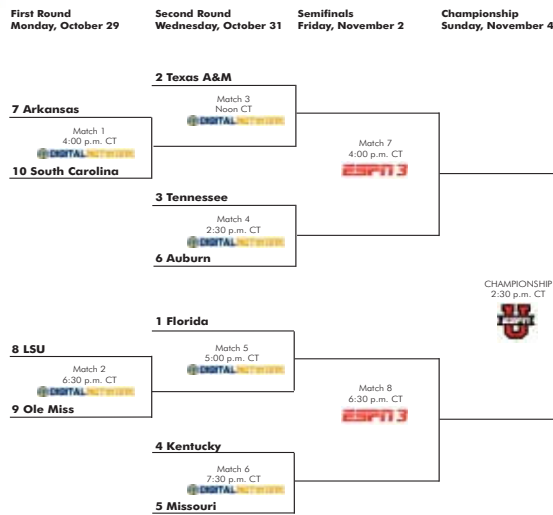

2012 SEC WOMEN'S SOCCER TOURNAMENT

October 29 - November 4 • Orange Beach Sportsplex • Orange Beach, Ala.

South Carolina Probable Starters

#	Name	Pos.	Class	GP-GS	G	A	P	Shots	Notes
24	Taylor Leach	D	Jr.	19-19	1	2	4	12	Strong player, team captain, 1st career goal vs Ole Miss
22	Dani Henry	D	R-Sr.	19-19	0	1	1	1	Third-year starter, team captain; has played all def. positions
21	Andie Romness	D	So.	19-18	0	4	4	4	Reliable center-back, takes all set pieces in attacking end
13	Christa Neary	D	So.	17-14	1	1	3	24	Tough outside back, 1st career goal vs LSU
12	Danielle Au	M	Jr.	19-18	3	3	9	44	8 of 9 points have come in last 10 games (3g, 2a)
7	Elizabeth Sinclair	M	Jr.	15-14	0	1	1	3	Returned vs Tennessee after missing 4 games to injury
18	Stevi Parker	M	Fr.	19-19	1	2	4	18	True FR is strong as a linking mid to help pace the attack
2	Gabrielle Gilbert	F	Jr.	19-19	2	3	7	13	Utility athlete; 11 starts at RW, 5 starts at RB, 2 starts at CM
28	Coryn Bajema	F	Fr.	19-18	3	1	7	44	Tied for team lead w/ 3 goals; brace vs Jax; tall on left wing
26	Rae Wilson	F	R-Jr.	19-7	1	1	3	7	Scrappy winger not afraid to attack the ball or challenges

No.	Name	Pos.	Yr.	Min.	GA	GAA.	Svs.	W-L	SO	Notes
34	Sabrina D'Angelo	GK	So.	1382:49	18	1.17	49	4-8-2	3	FR All-American missed first four games due to U20 WWC